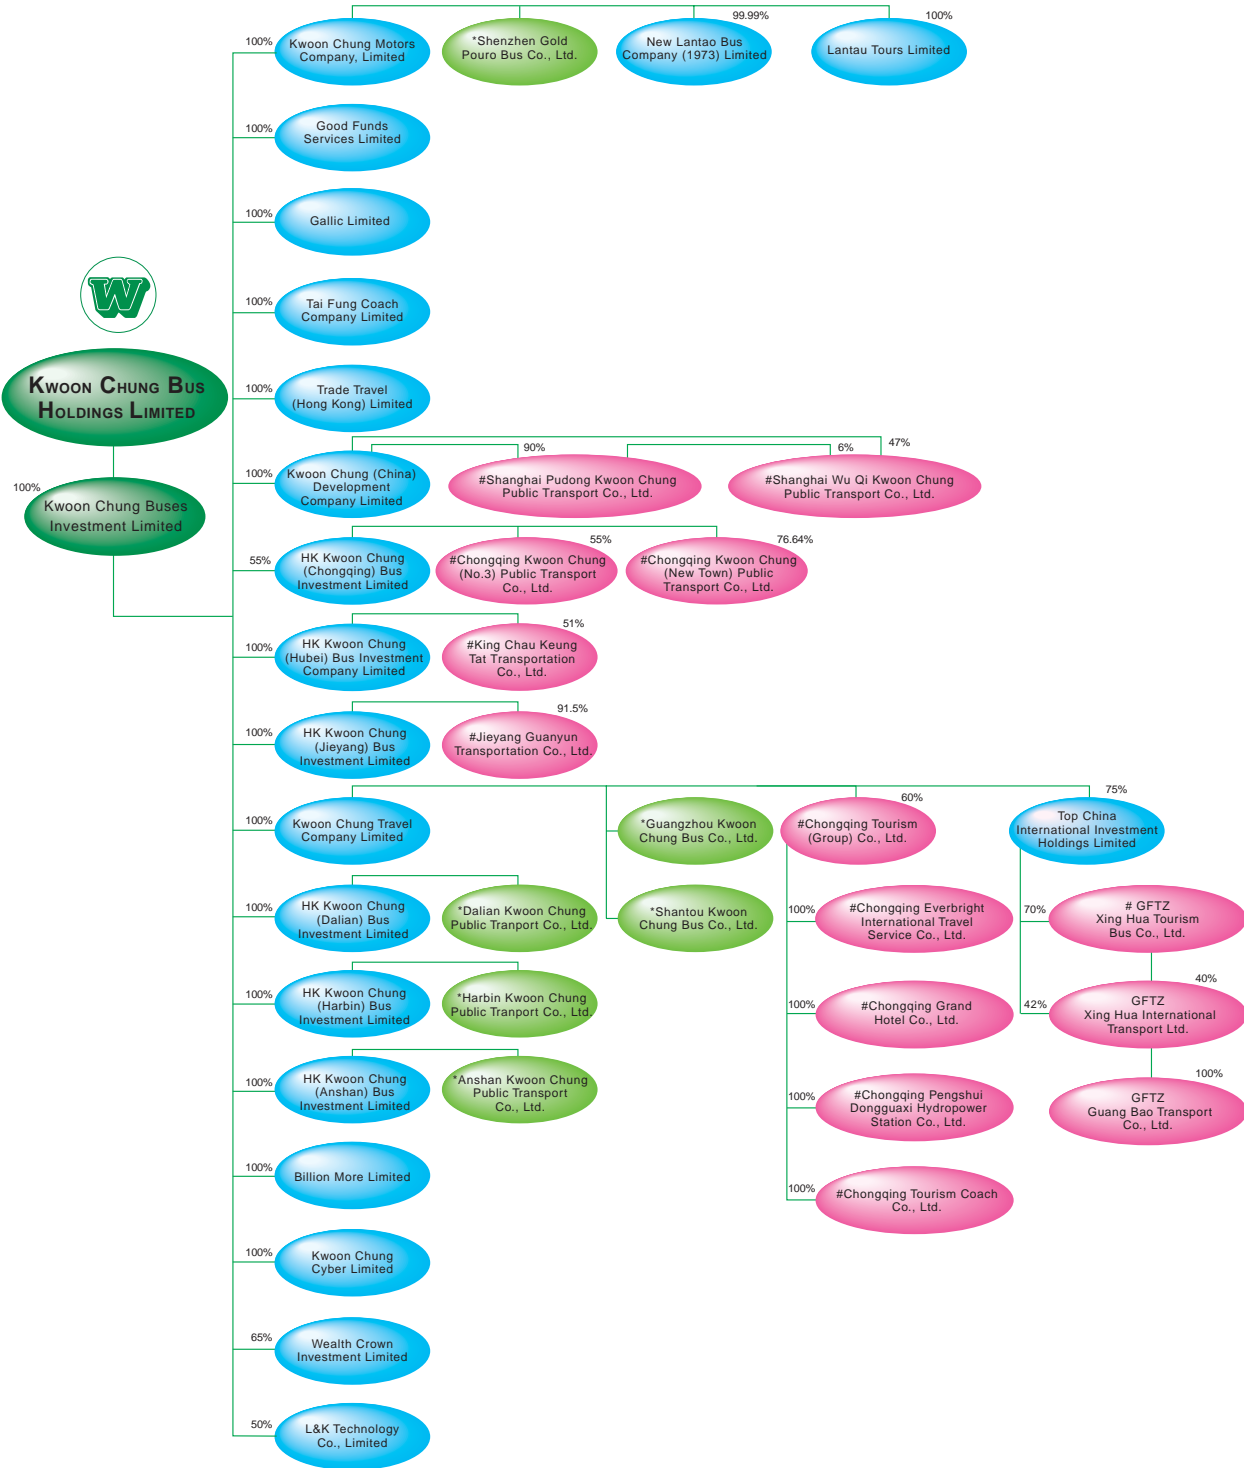

# GROUP STRUCTURE

31 March 2003

\* Sino-foreign co-operative joint venture company established in Mainland China.

# Sino-foreign equity joint venture company established in Mainland China.