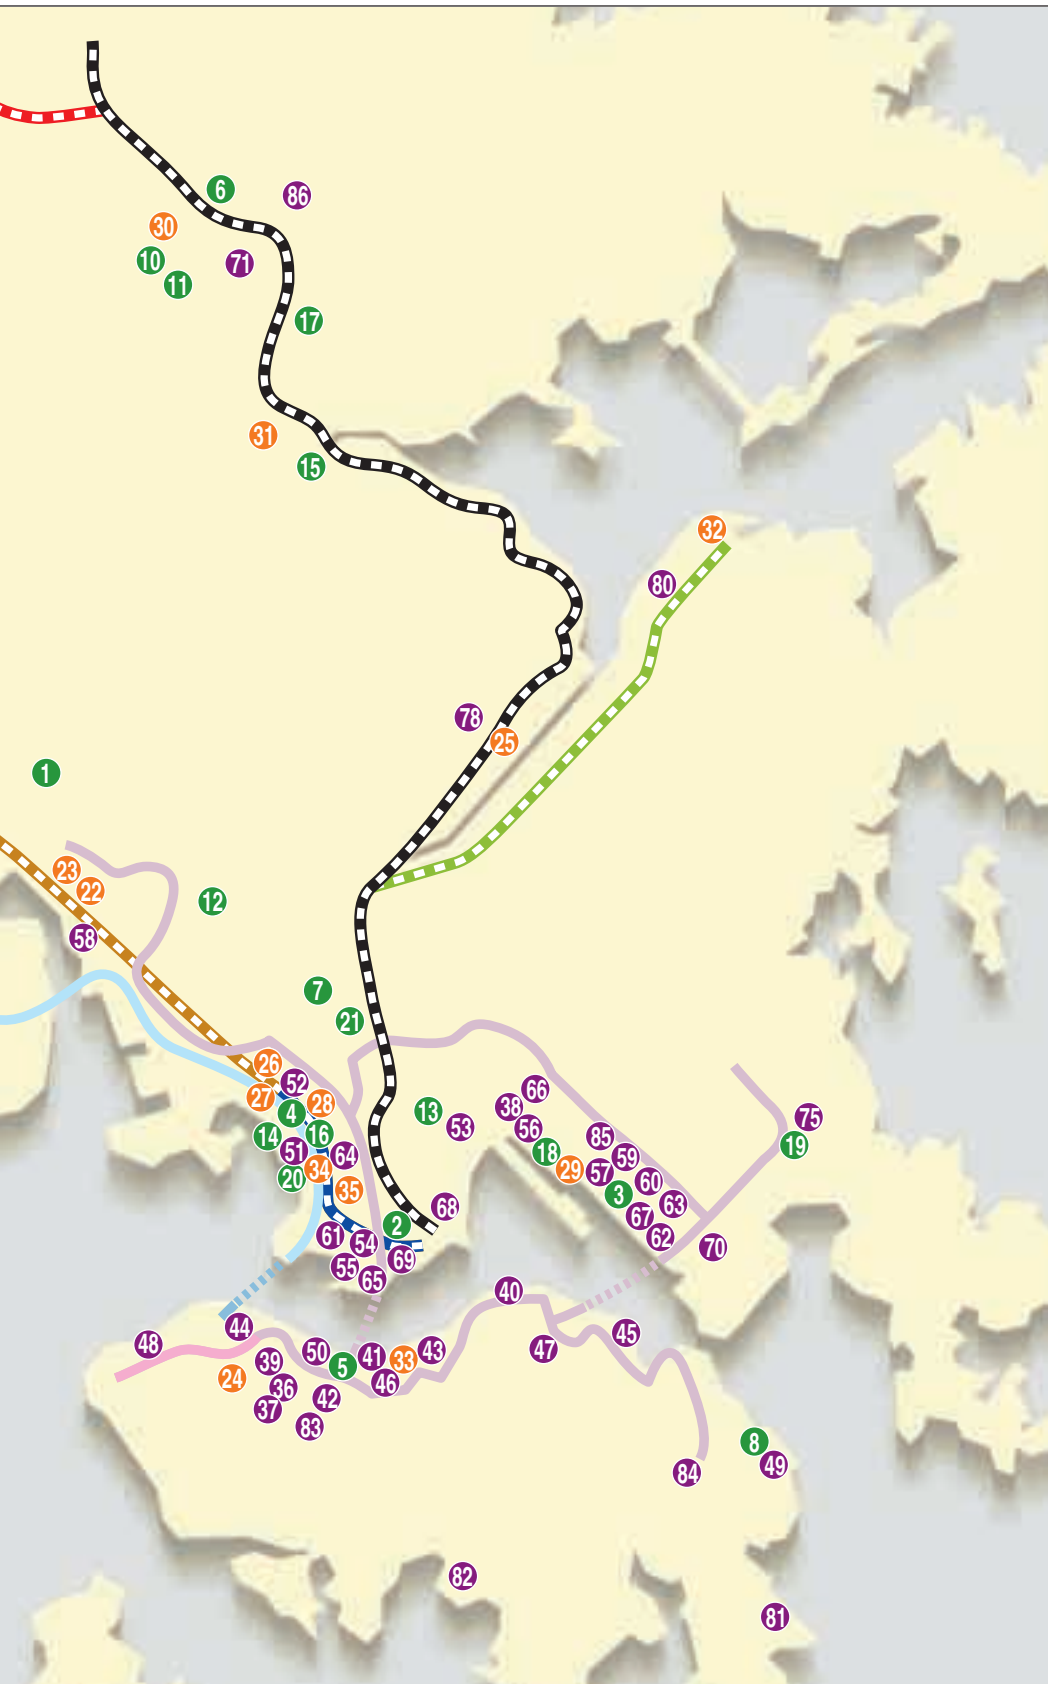

Completed properties

1. The Cliveden
2. Parc Palais
3. Westin Centre
4. Central Park
5. Far East Finance Centre
6. Cambridge Plaza
7. Dynasty Heights
8. Island Resort
9. Anglers' Bay
10. The Royal Oaks
11. St Andrews Place
12. Caldecott Hill
13. Majestic Park
14. Island Harbourview
15. Grand Dynasty View
16. Park Avenue
17. Lincoln Centre
18. Pan Asia Centre
19. Residence Oasis
20. One SilverSea
21. Mount Beacon

Properties under development

22. Vision City, Tsuen Wan Town Lot No. 398
23. Yeung Uk Road, Tsuen Wan Town Lot No. 394
24. 53 Conduit Road, The Remaining Portion of Inland Lot No. 2138 and Inland Lot No. 2613
25. Ho Tung Lau (Site A), Shatin Town Lot No. 470
26. 464-474 Castle Peak Road, New Kowloon Inland Lot No. 1175-1177
27. Fuk Wing Street and Fuk Wa Street, New Kowloon Inland Lot No. 6425
28. 305 Castle Peak Road, New Kowloon Inland Lot No. 939
29. Junction of Sheung Yuet Road and Wang Chiu Road, New Kowloon Inland Lot No. 6310
30. Kwu Tung, Sheung Shui, Lot No. 2596 in DD92
31. Ma Wo, Tai Po, Tai Po Town Lot No. 179
32. KCR Wu Kai Sha Station Development, Shatin Town Lot No. 530
33. 256 Hennessy Road, Hong Kong Island Lot No. 2769
34. Hoi Ting Road, West Kowloon, Kowloon Inland Lot No. 11168
35. Junction of Hoi Wang Road and Hoi Ting Road, West Kowloon, Kowloon Inland Lot No. 11167