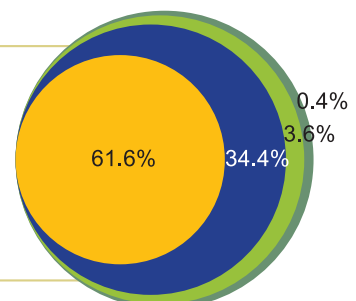

Financial Highlights

Revenue Breakdown (2006)

- STG Floor Tables
- Public Floor Tables
- Gaming Machine Stations
- F&B and others

A key landmark

in the heart of
Phnom Penh, Cambodia