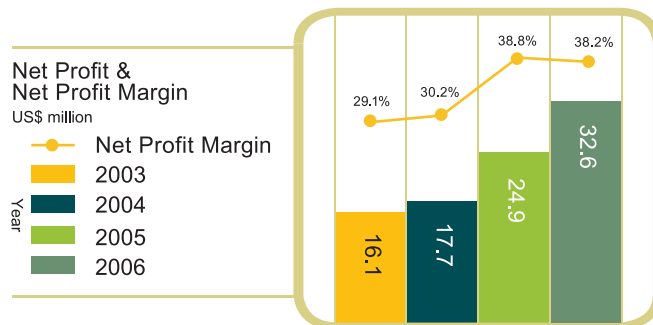

Financial Highlights

Revenue Breakdown (2006)

- STG Floor Tables
- Public Floor Tables
- Gaming Machine Stations
- F&B and others

A key landmark

in the heart of
Phnom Penh, Cambodia