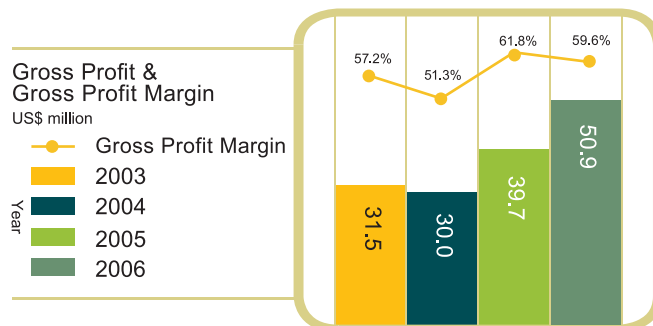

Financial Highlights

Revenue Breakdown (2006)

- STG Floor Tables
- Public Floor Tables
- Gaming Machine Stations
- F&B and others

A key landmark

in the heart of
Phnom Penh, Cambodia