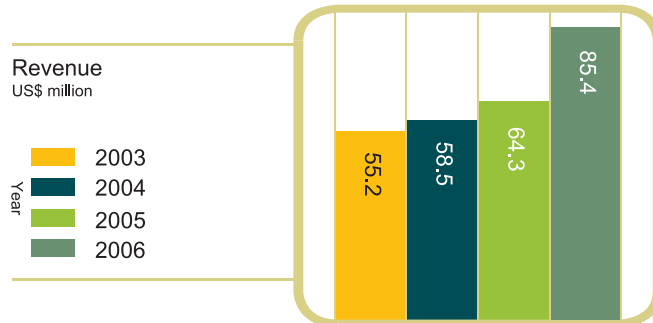

Financial Highlights

Revenue Breakdown (2006)

- STG Floor Tables
- Public Floor Tables
- Gaming Machine Stations
- F&B and others

A key landmark

in the heart of
Phnom Penh, Cambodia