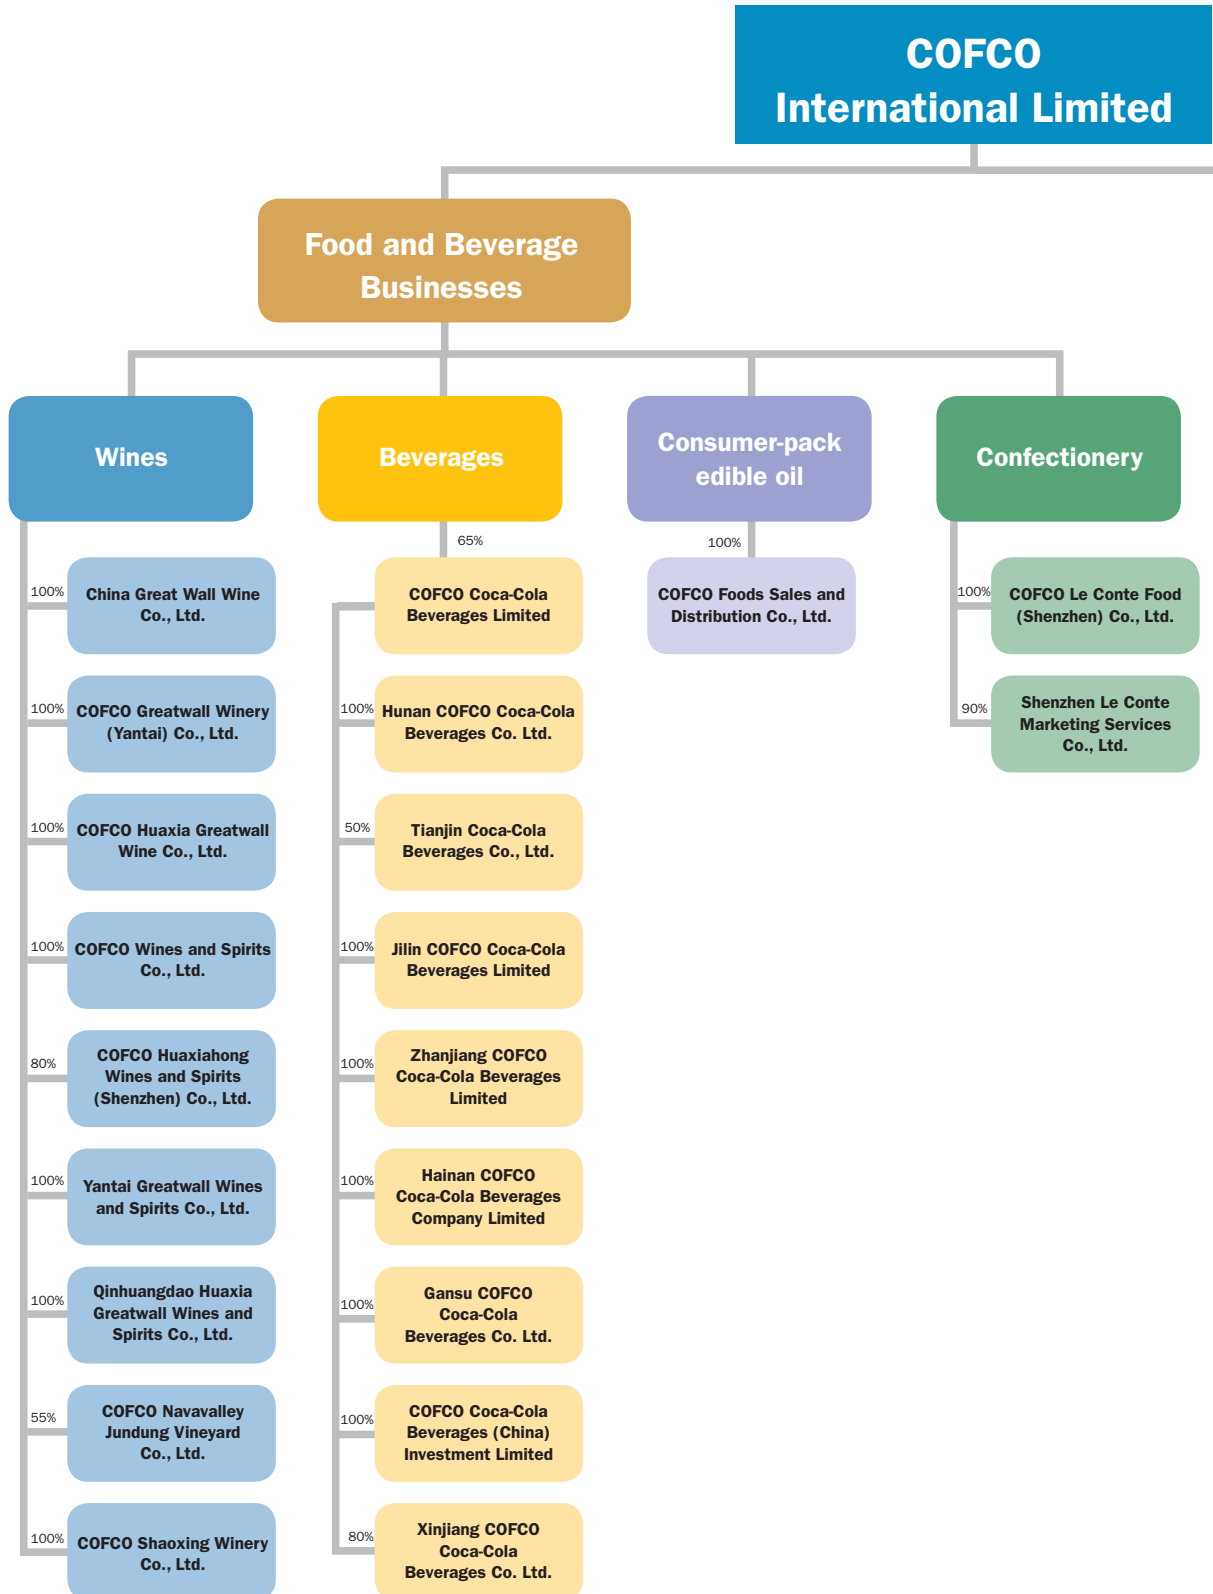

# Business Structure

## Agri-Industrial Businesses

\* Formerly known as China Resources (Heilongjiang) Alcohol Co., Ltd.