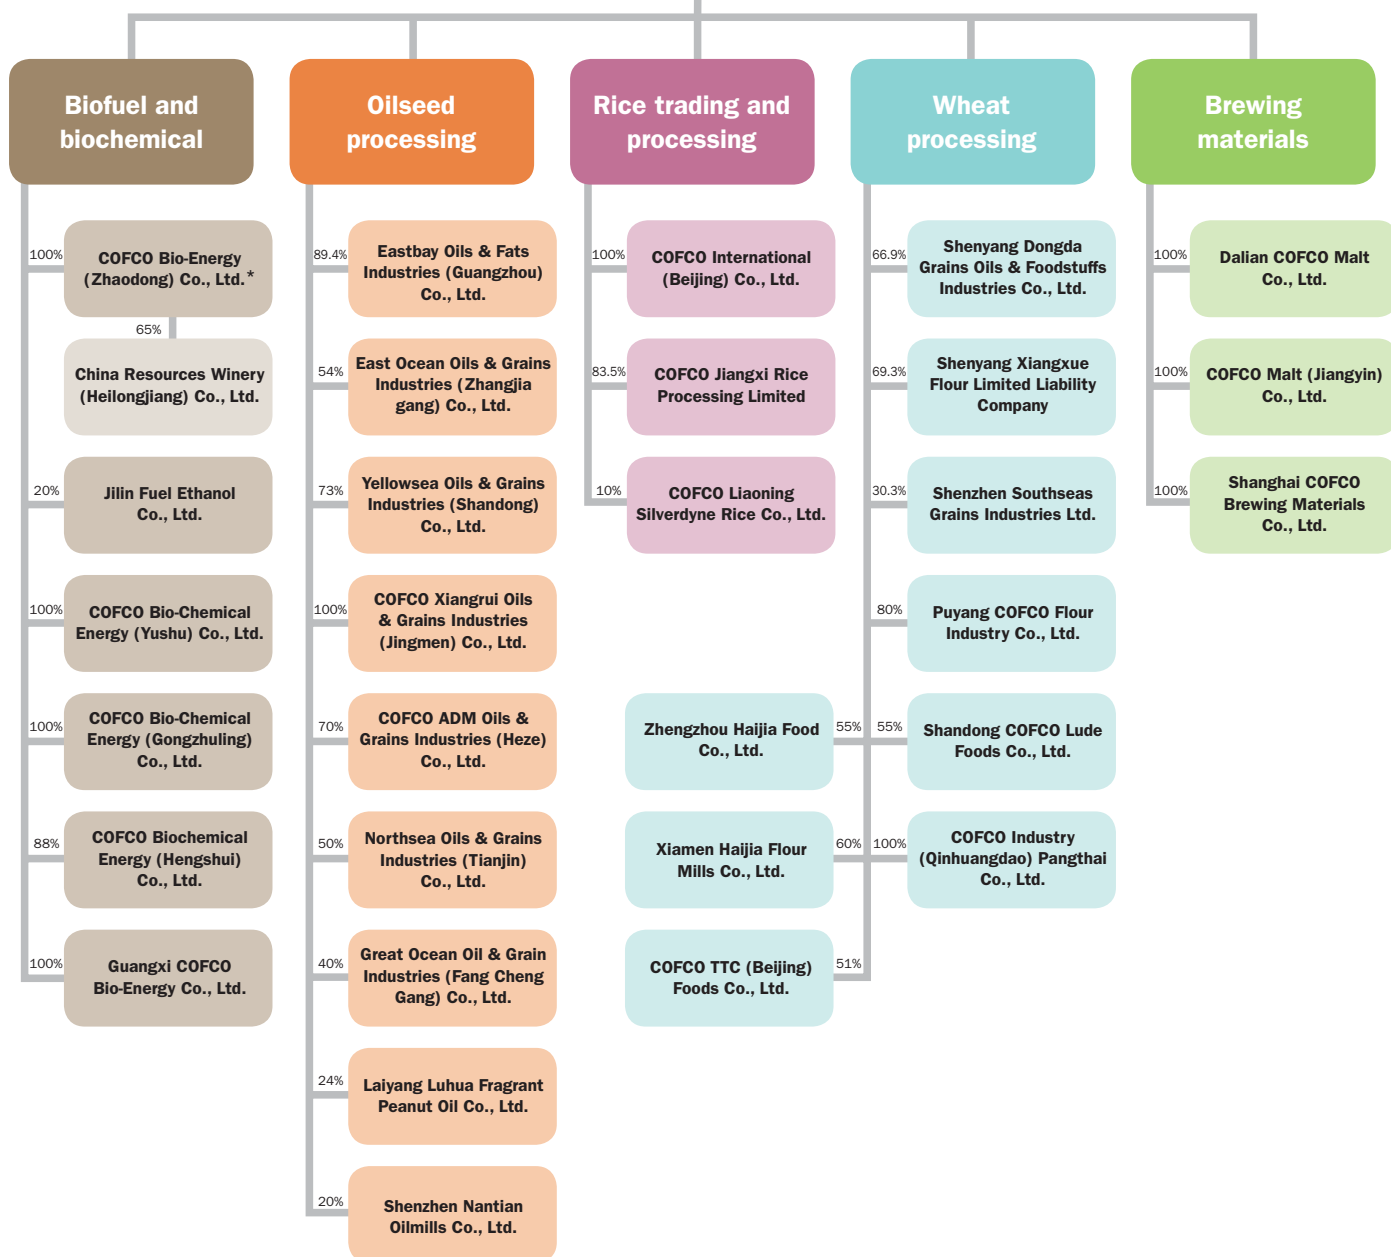

# Business Structure

## Agri-Industrial Businesses

\* Formerly known as China Resources (Heilongjiang) Alcohol Co., Ltd.