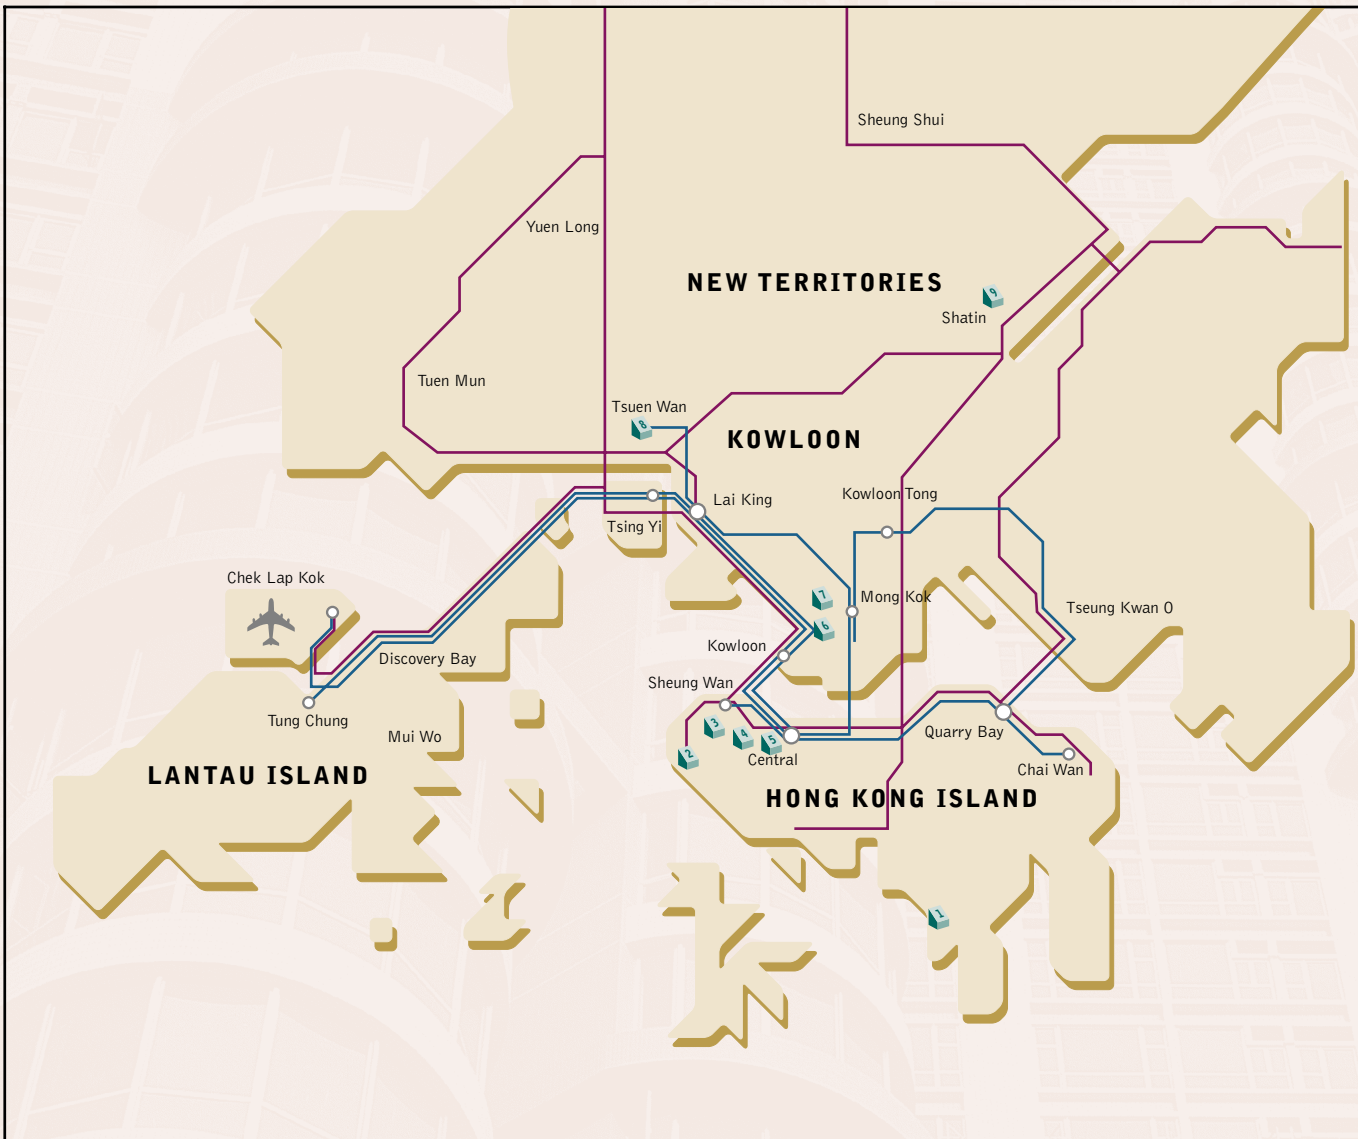

# GROUP PROJECTS Distribution Map

- CHINA**
- 1** Le Palais, Guangzhou
  - 2** Liu Chong Hing Financial Centre, Shanghai

- HONG KONG**
- 1** Fairview Court
  - 2** The Belcher's
  - 3** Chong Yip Shopping Centre
  - 4** Western Harbour Centre
  - 5** Liu Chong Hing Bank Building
  - 6** Fung Shun Commercial Building
  - 7** Chong Hing Square
  - 8** Bonsun Industrial Building
  - 9** Double Haven