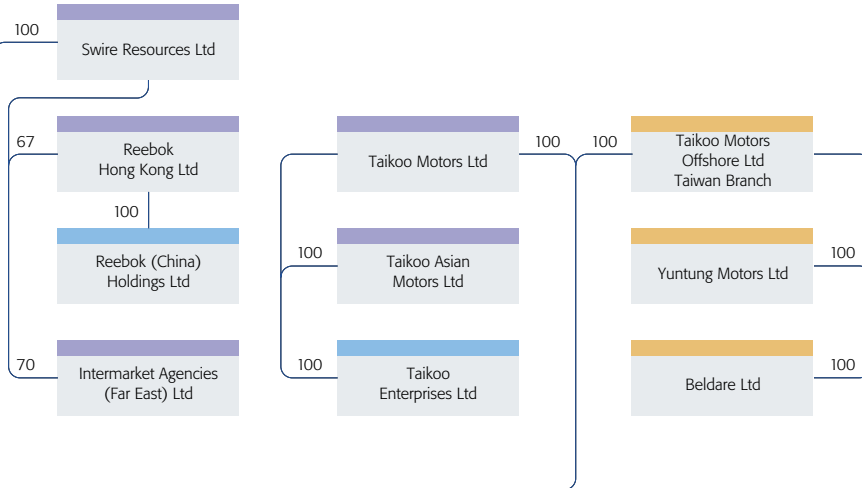

Group Structure Chart

SWIRE PACIFIC LIMITED

PUBLICLY QUOTED

- HONG KONG
- JAPAN
- MAINLAND CHINA
- SINGAPORE
- TAIWAN
- NORTH AMERICA
- VIETNAM

MARINE SERVICES DIVISION

TRADING & INDUSTRIAL DIVISION

Trading