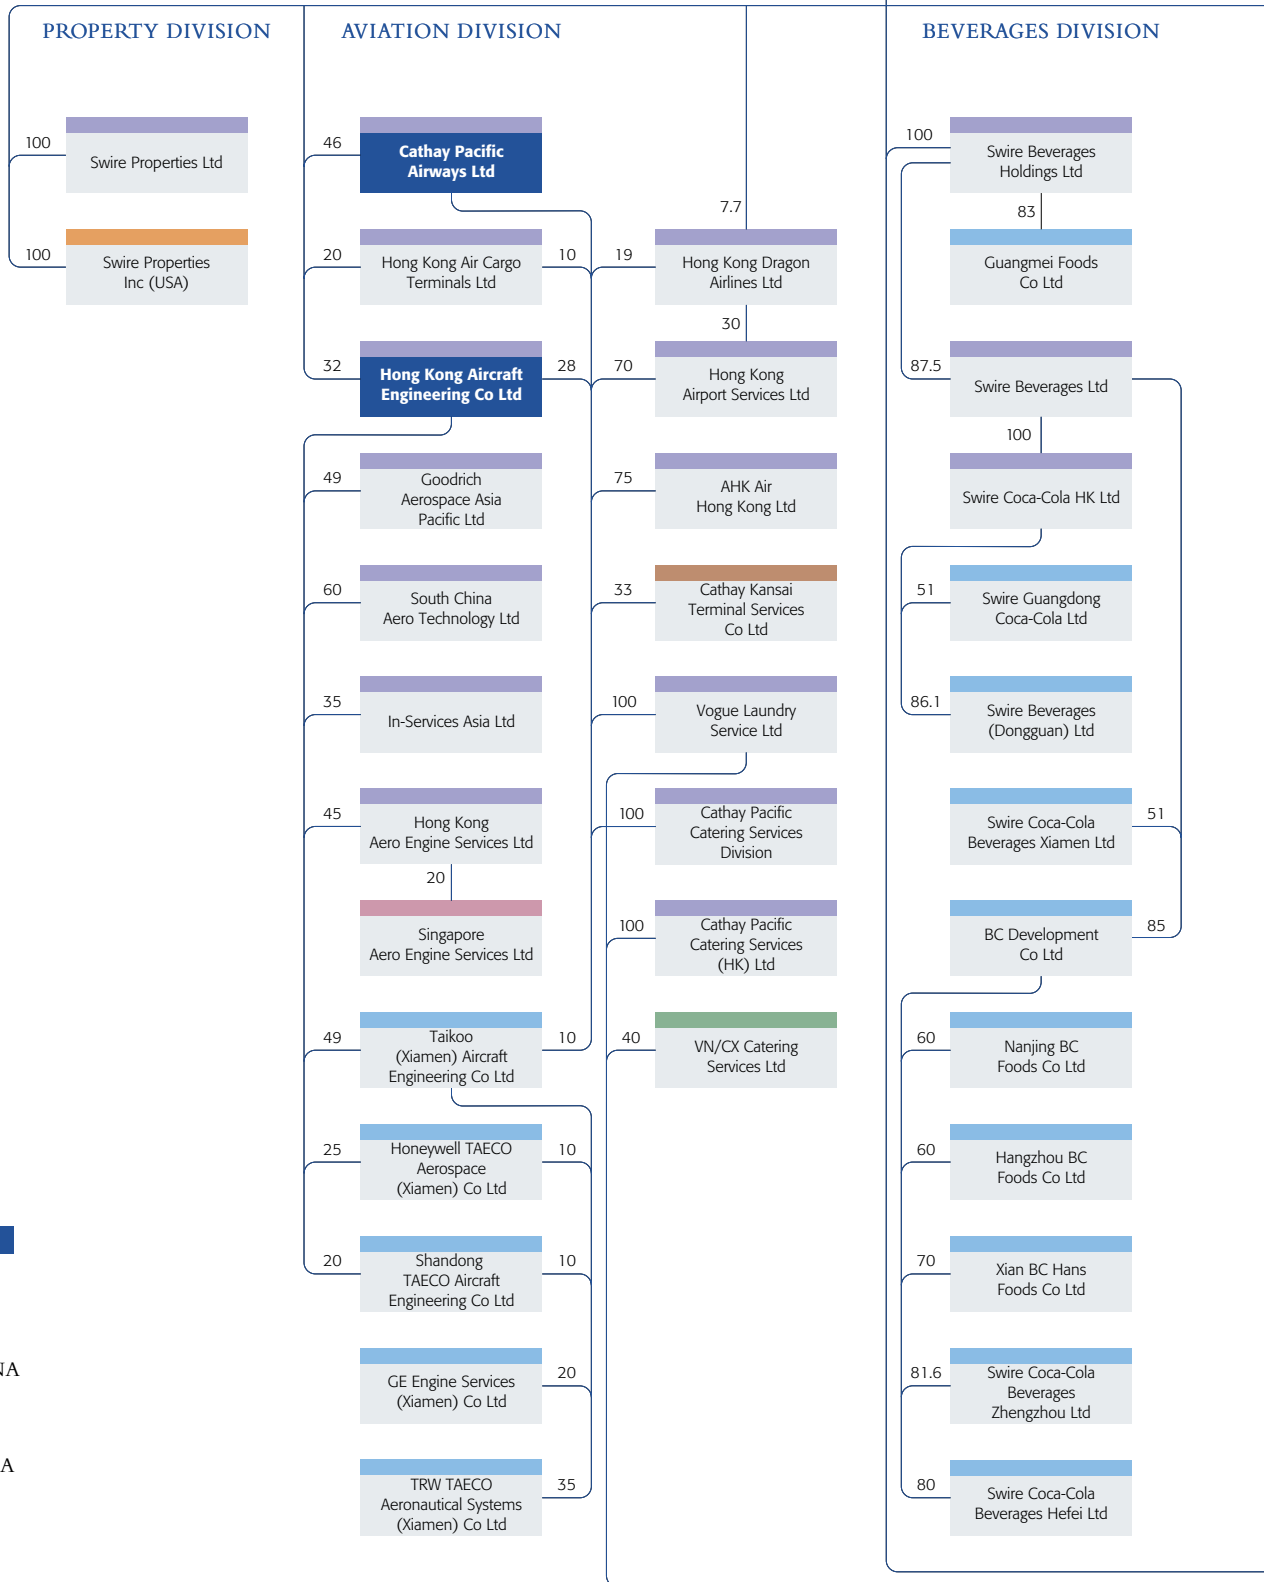

Group Structure Chart

SWIRE PACIFIC LIMITED

PUBLICLY QUOTED

- HONG KONG
- JAPAN
- MAINLAND CHINA
- SINGAPORE
- TAIWAN
- NORTH AMERICA
- VIETNAM

MARINE SERVICES DIVISION

TRADING & INDUSTRIAL DIVISION

Trading

Industrial