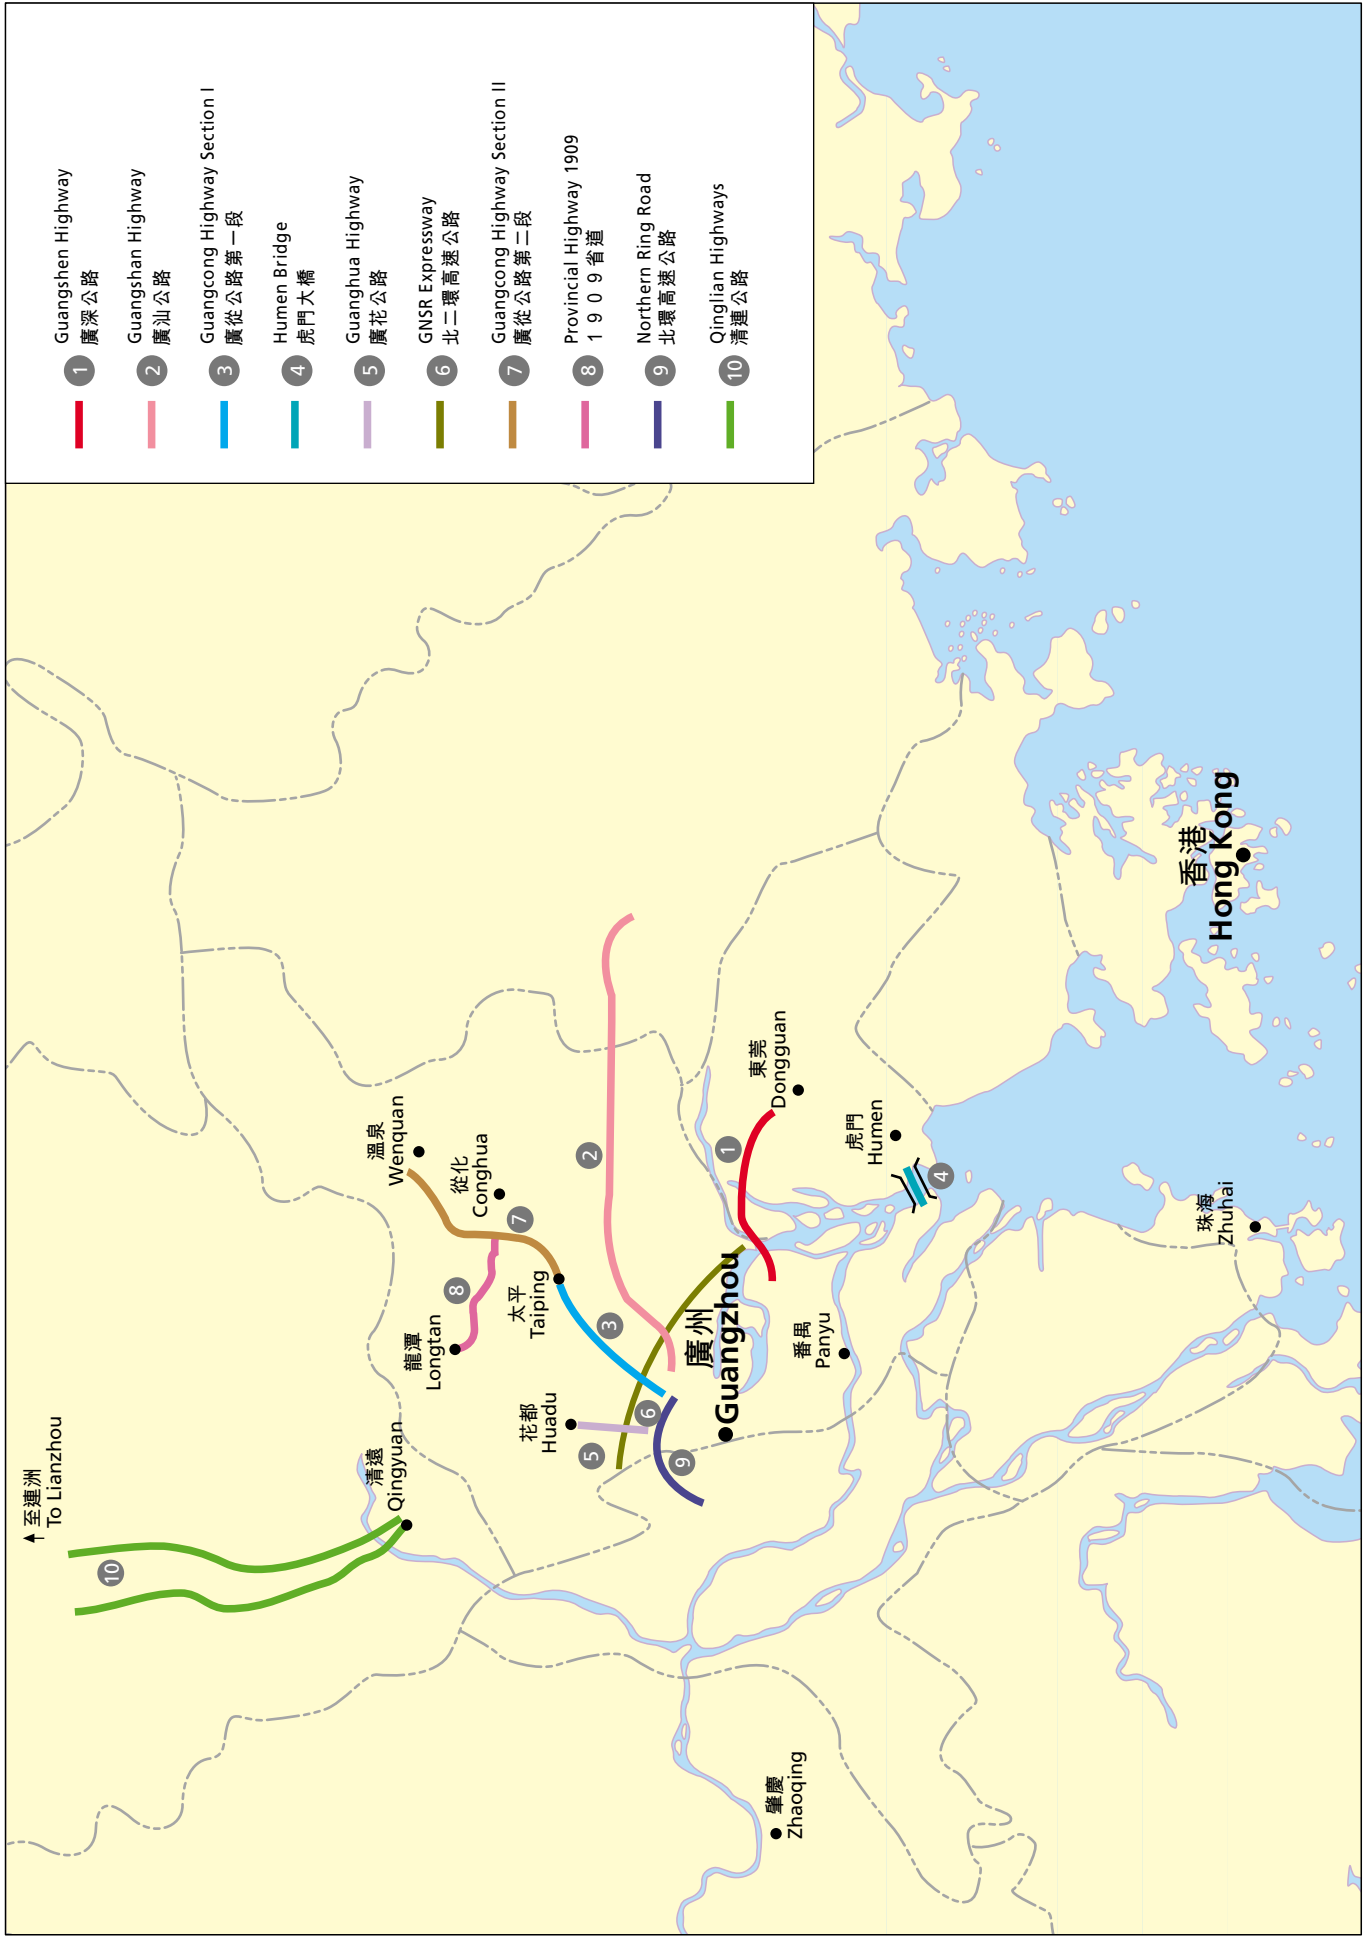

Location Map of Toll Road Projects in Guangdong Province 廣東省內項目位置圖

Location Map of Toll Road Projects outside Guangdong Province
廣東省外項目位置圖