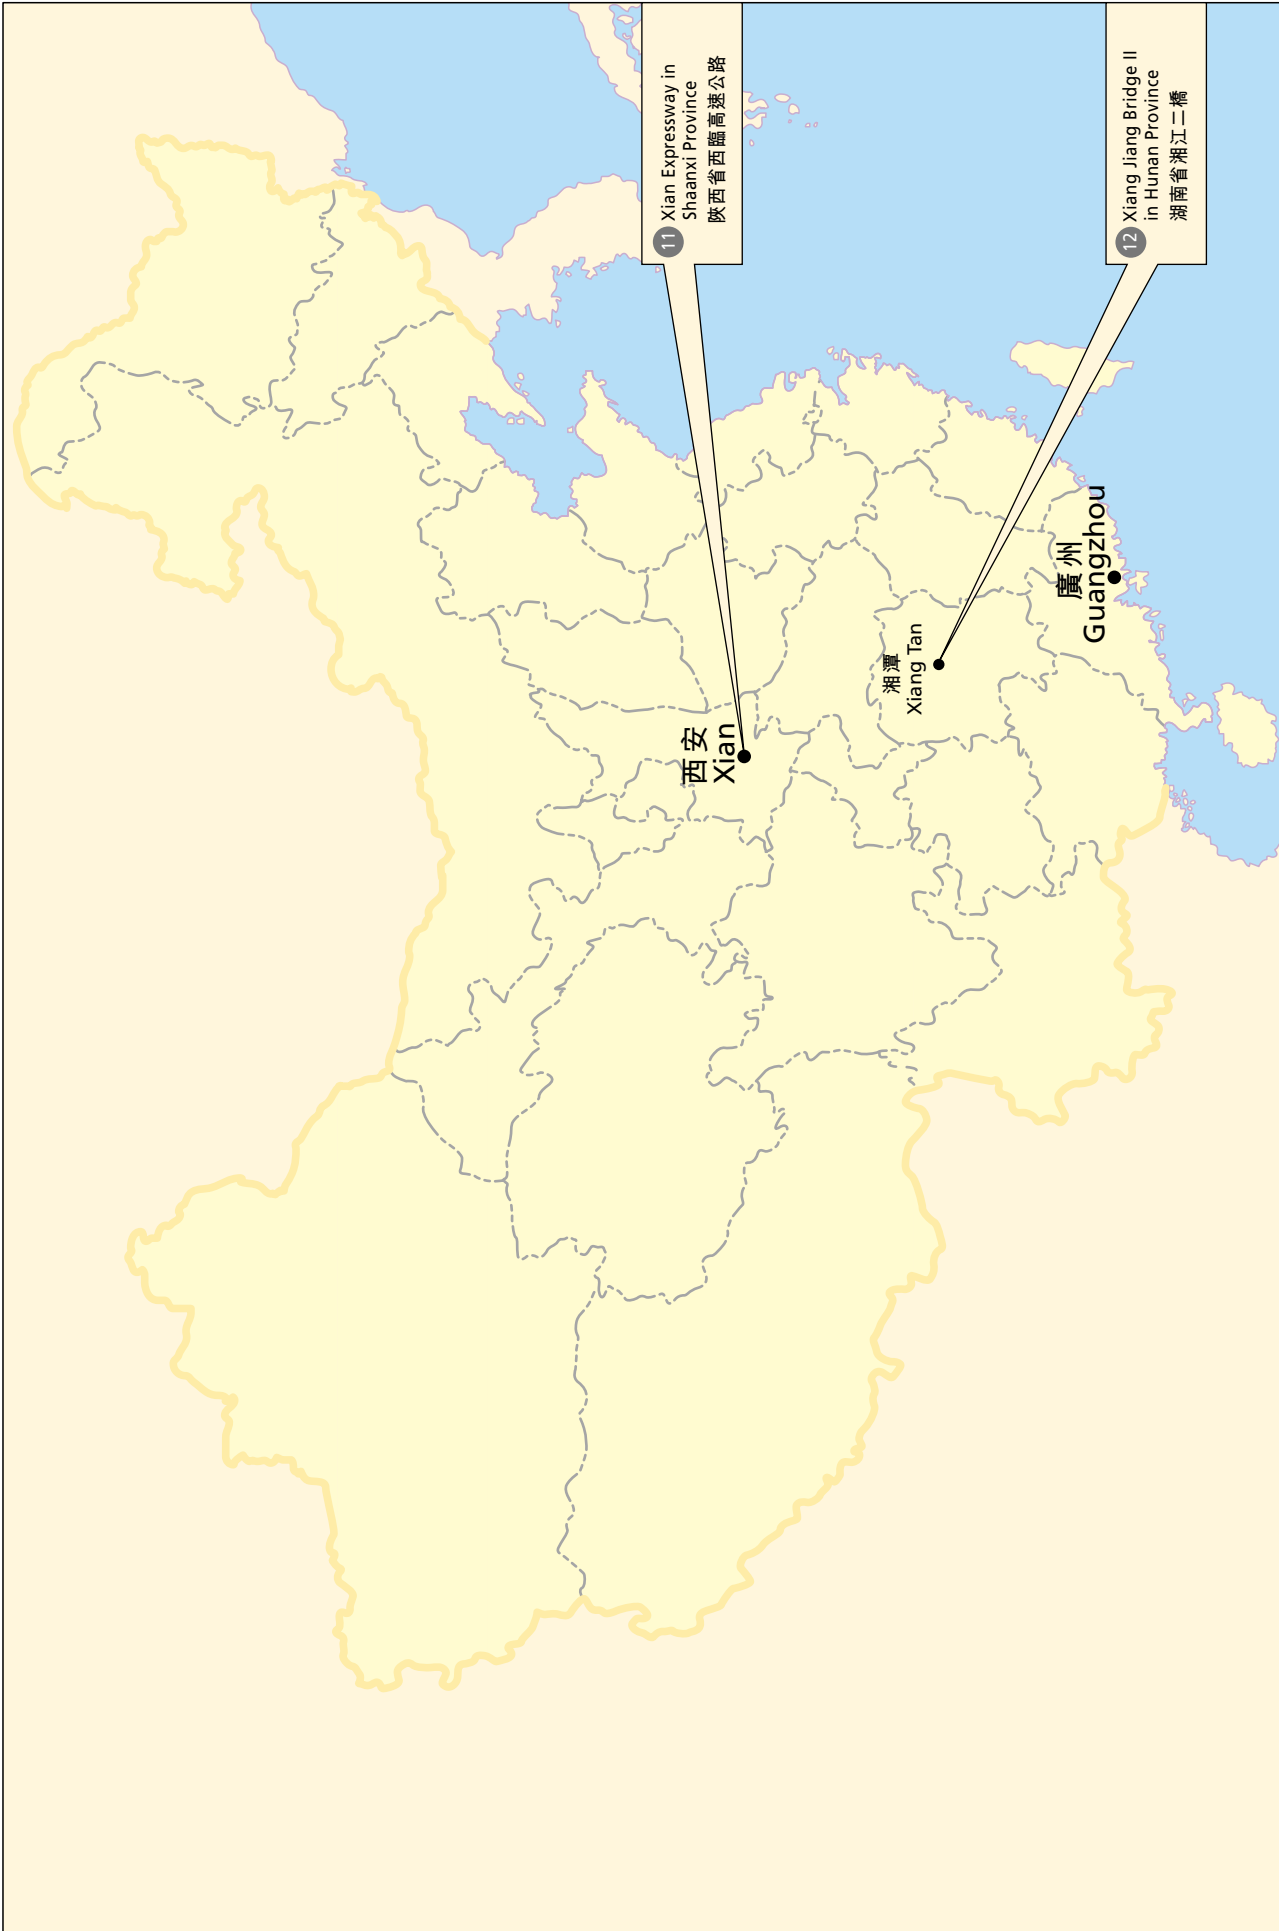

Location Map of Toll Road Projects in Guangdong Province 廣東省內項目位置圖

Location Map of Toll Road Projects outside Guangdong Province
廣東省外項目位置圖