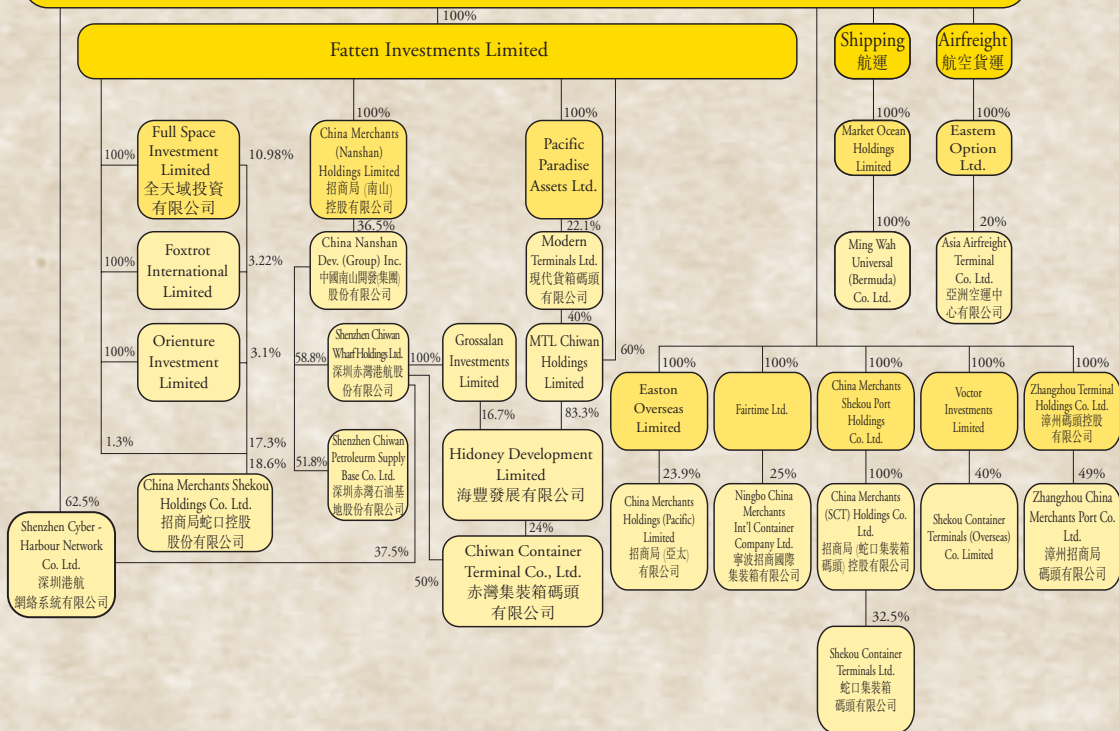

# Group Structure

China Merchants Holdings (International) Company Limited  
招商局國際有限公司

## Ports and Port-related Business 港口及港口相關業務

Group Structure

China Merchants Holdings (International) Company Limited  
招商局國際有限公司