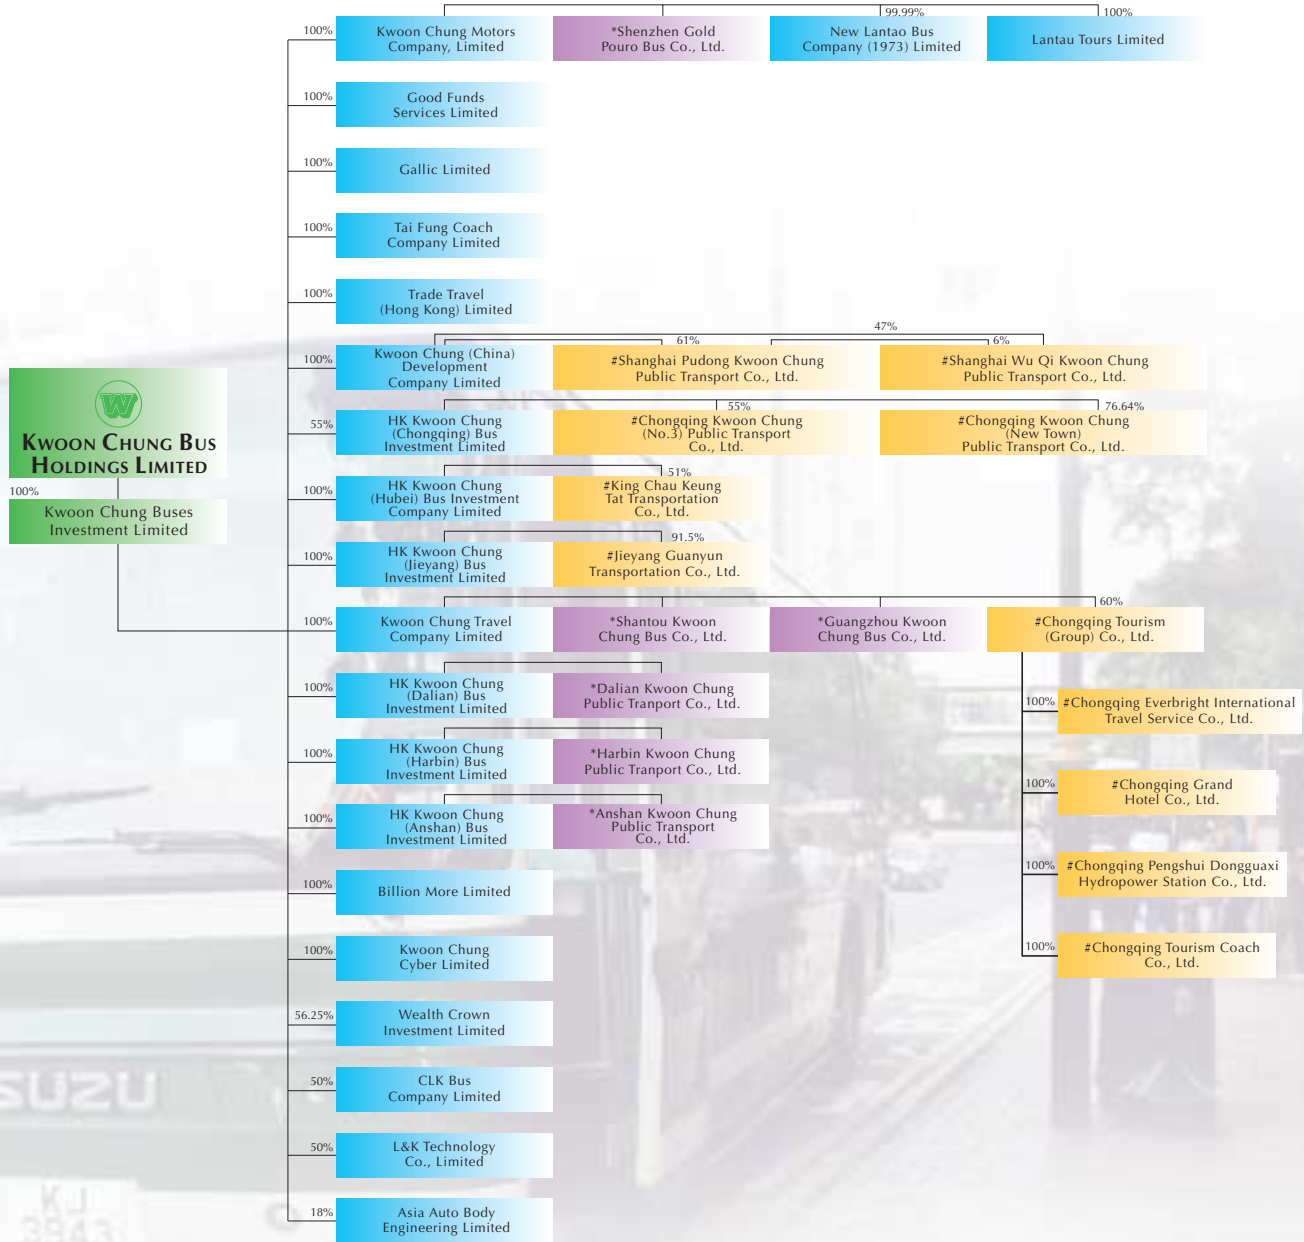

Fairview Park
錦綉花園

Exclusive Coach
專線巴士

* Sino-foreign co-operative joint venture company established in Mainland China.
Sino-foreign equity joint venture company established in Mainland China.