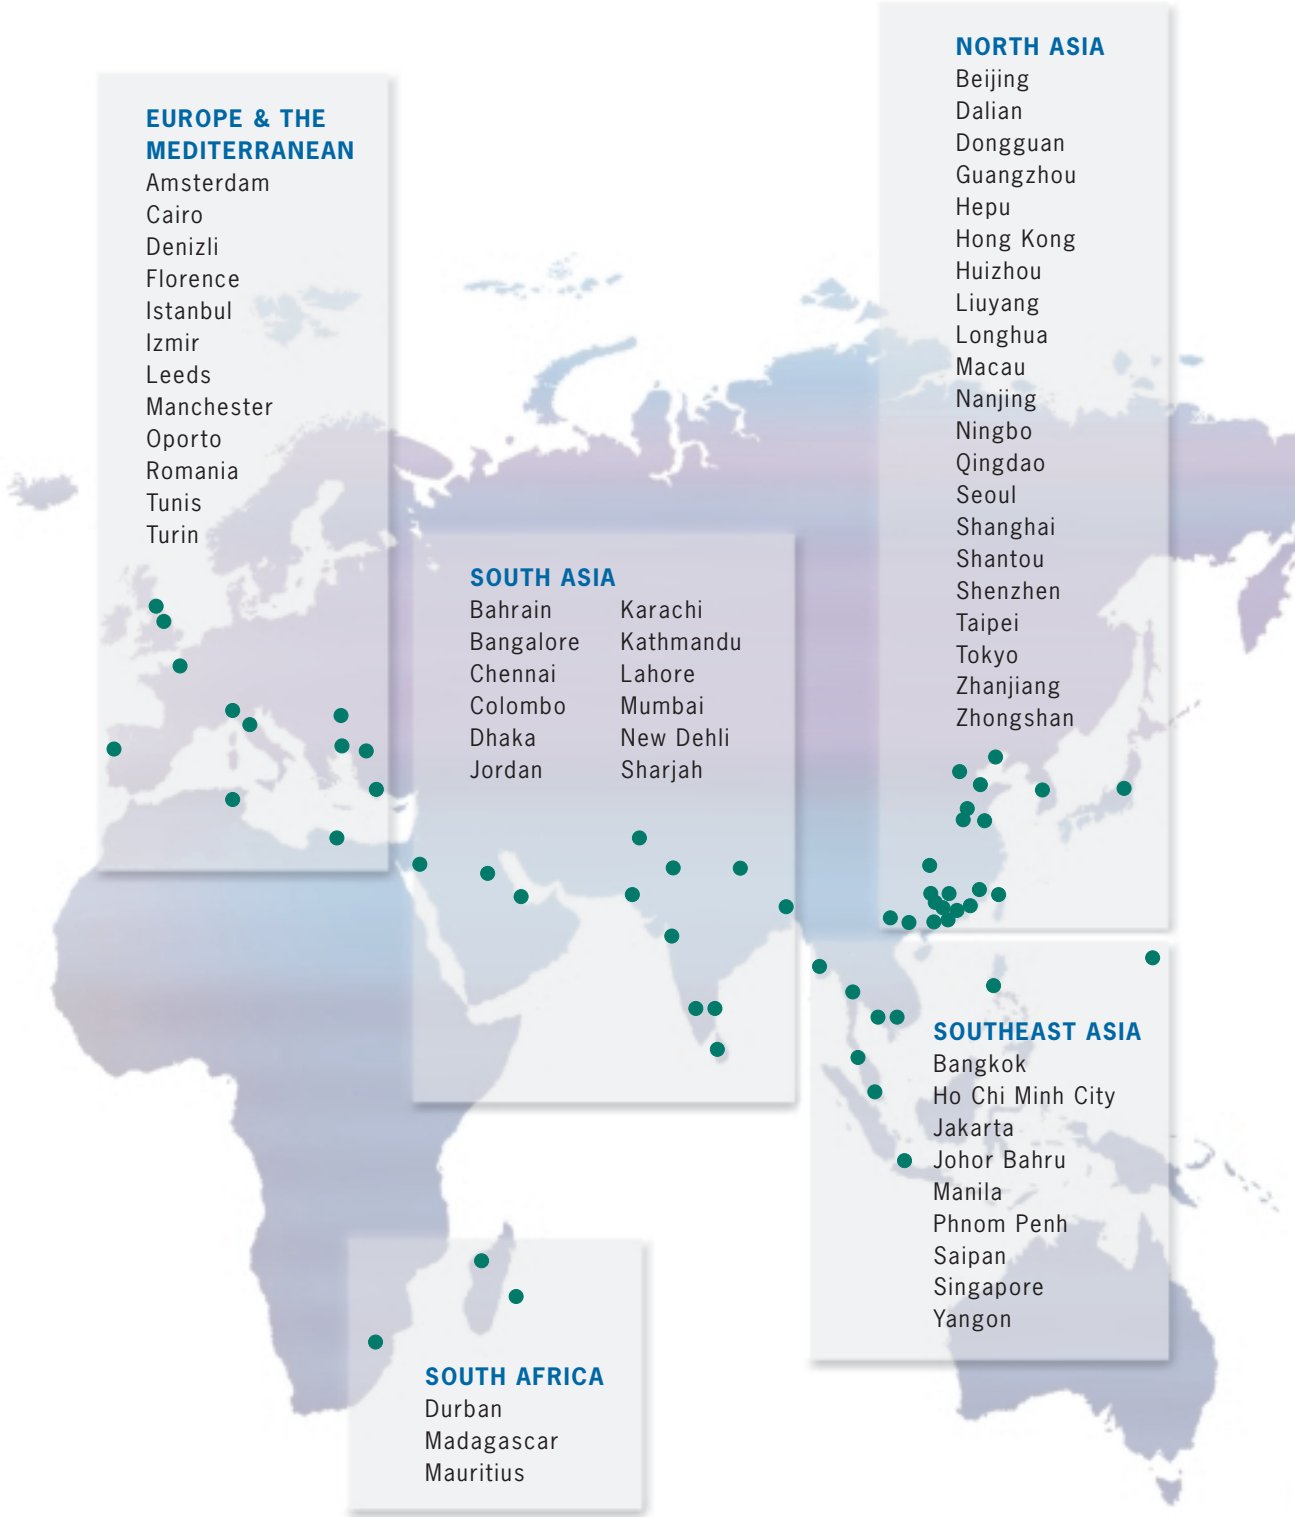

Coordinated Global Network

● Li & Fung Offices

THE AMERICAS

- Boston
- Dominican Republic
- Florida
- Guadalajara
- Guatemala
- Honduras
- New York
- Nicaragua