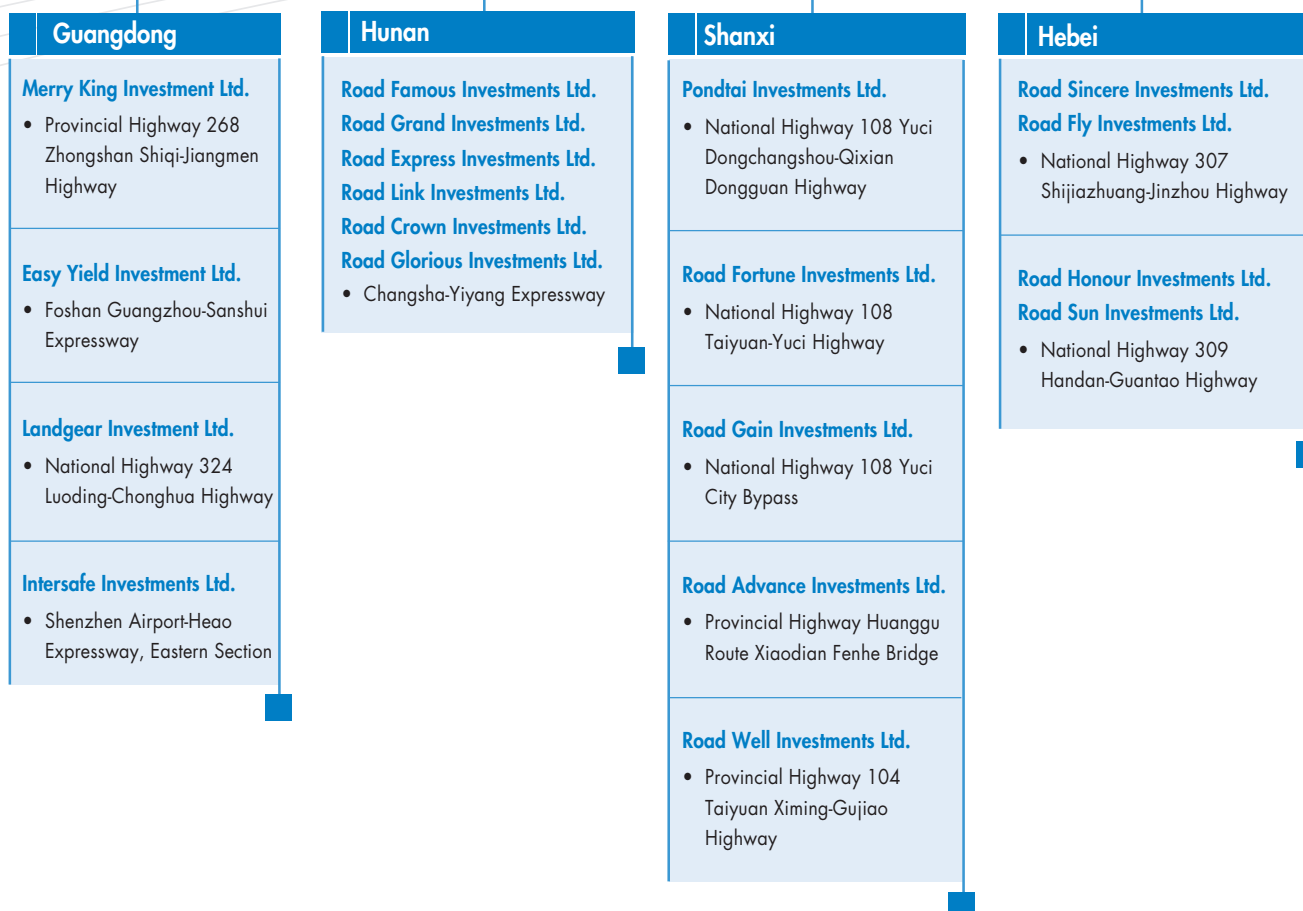

# ROAD KING INFRASTRUCTURE LIMITED

Road King (China)  
Infrastructure Limited

\* listed on the Hong Kong Stock Exchange

\*\*listed on the Toronto Stock Exchange and traded on the NASDAQ OTC Bulletin Board

Notes: including principal business operating subsidiaries only