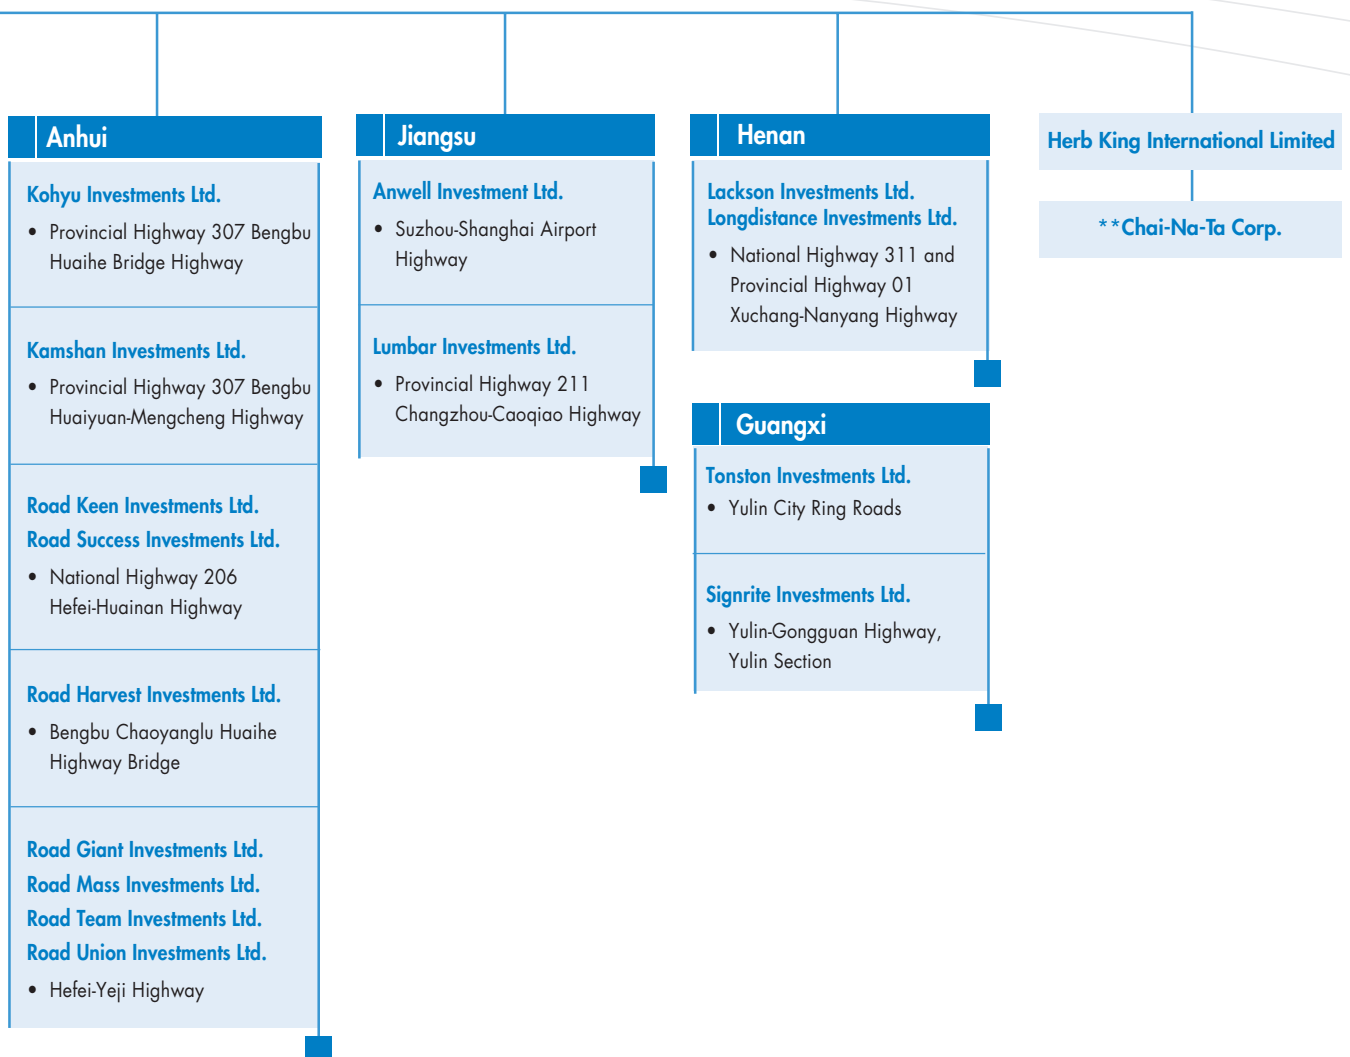

# ROAD KING INFRASTRUCTURE LIMITED

Road King (China)  
Infrastructure Limited

\* listed on the Hong Kong Stock Exchange

\*\*listed on the Toronto Stock Exchange and traded on the NASDAQ OTC Bulletin Board

Notes: including principal business operating subsidiaries only