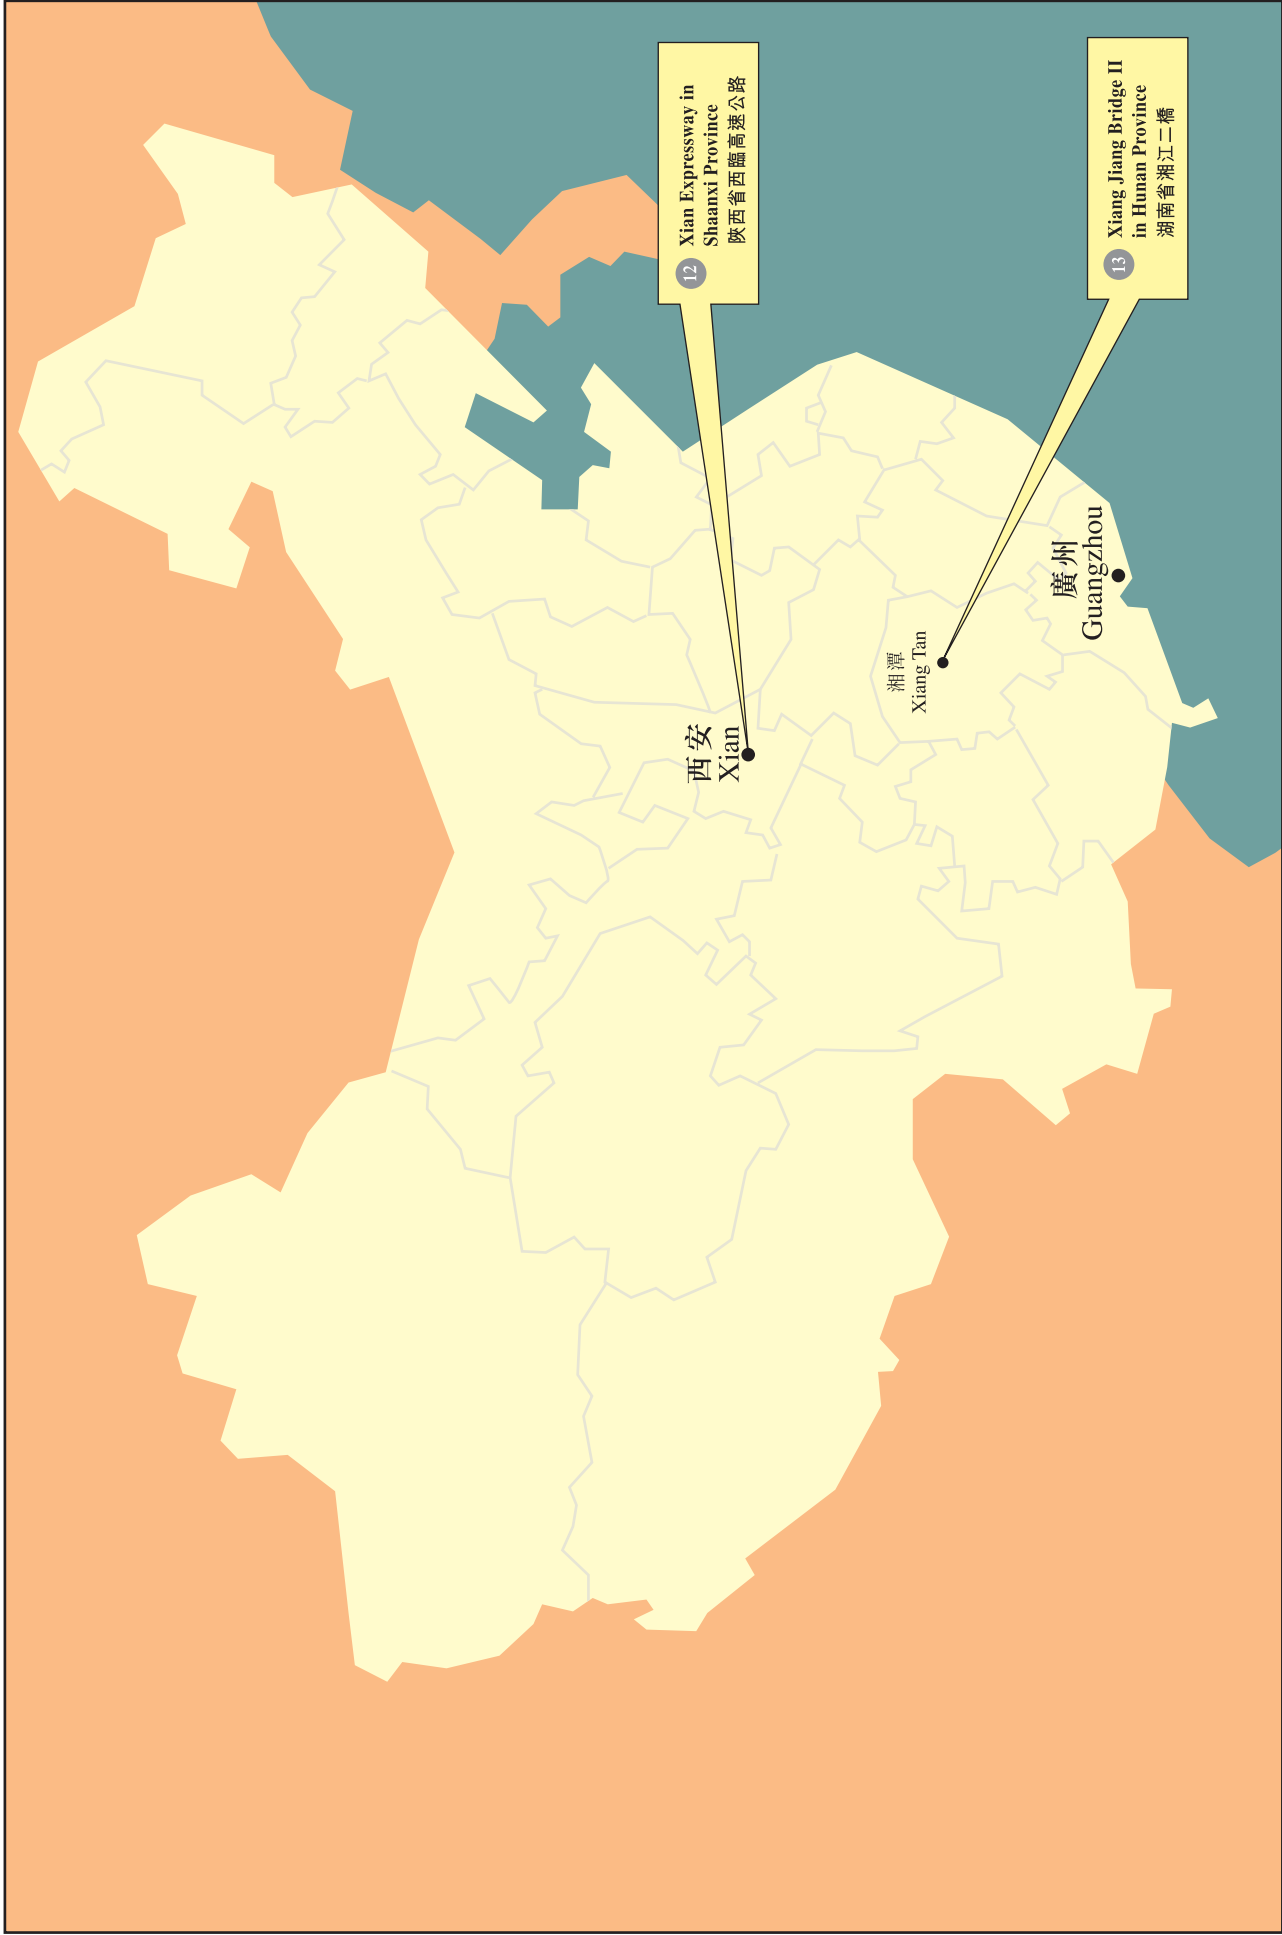

Location Map of Toll Road Projects inside Guangdong Province 廣東省內項目位置圖

Location Map of Toll Road Projects outside Guangdong Province

廣東省外項目位置圖