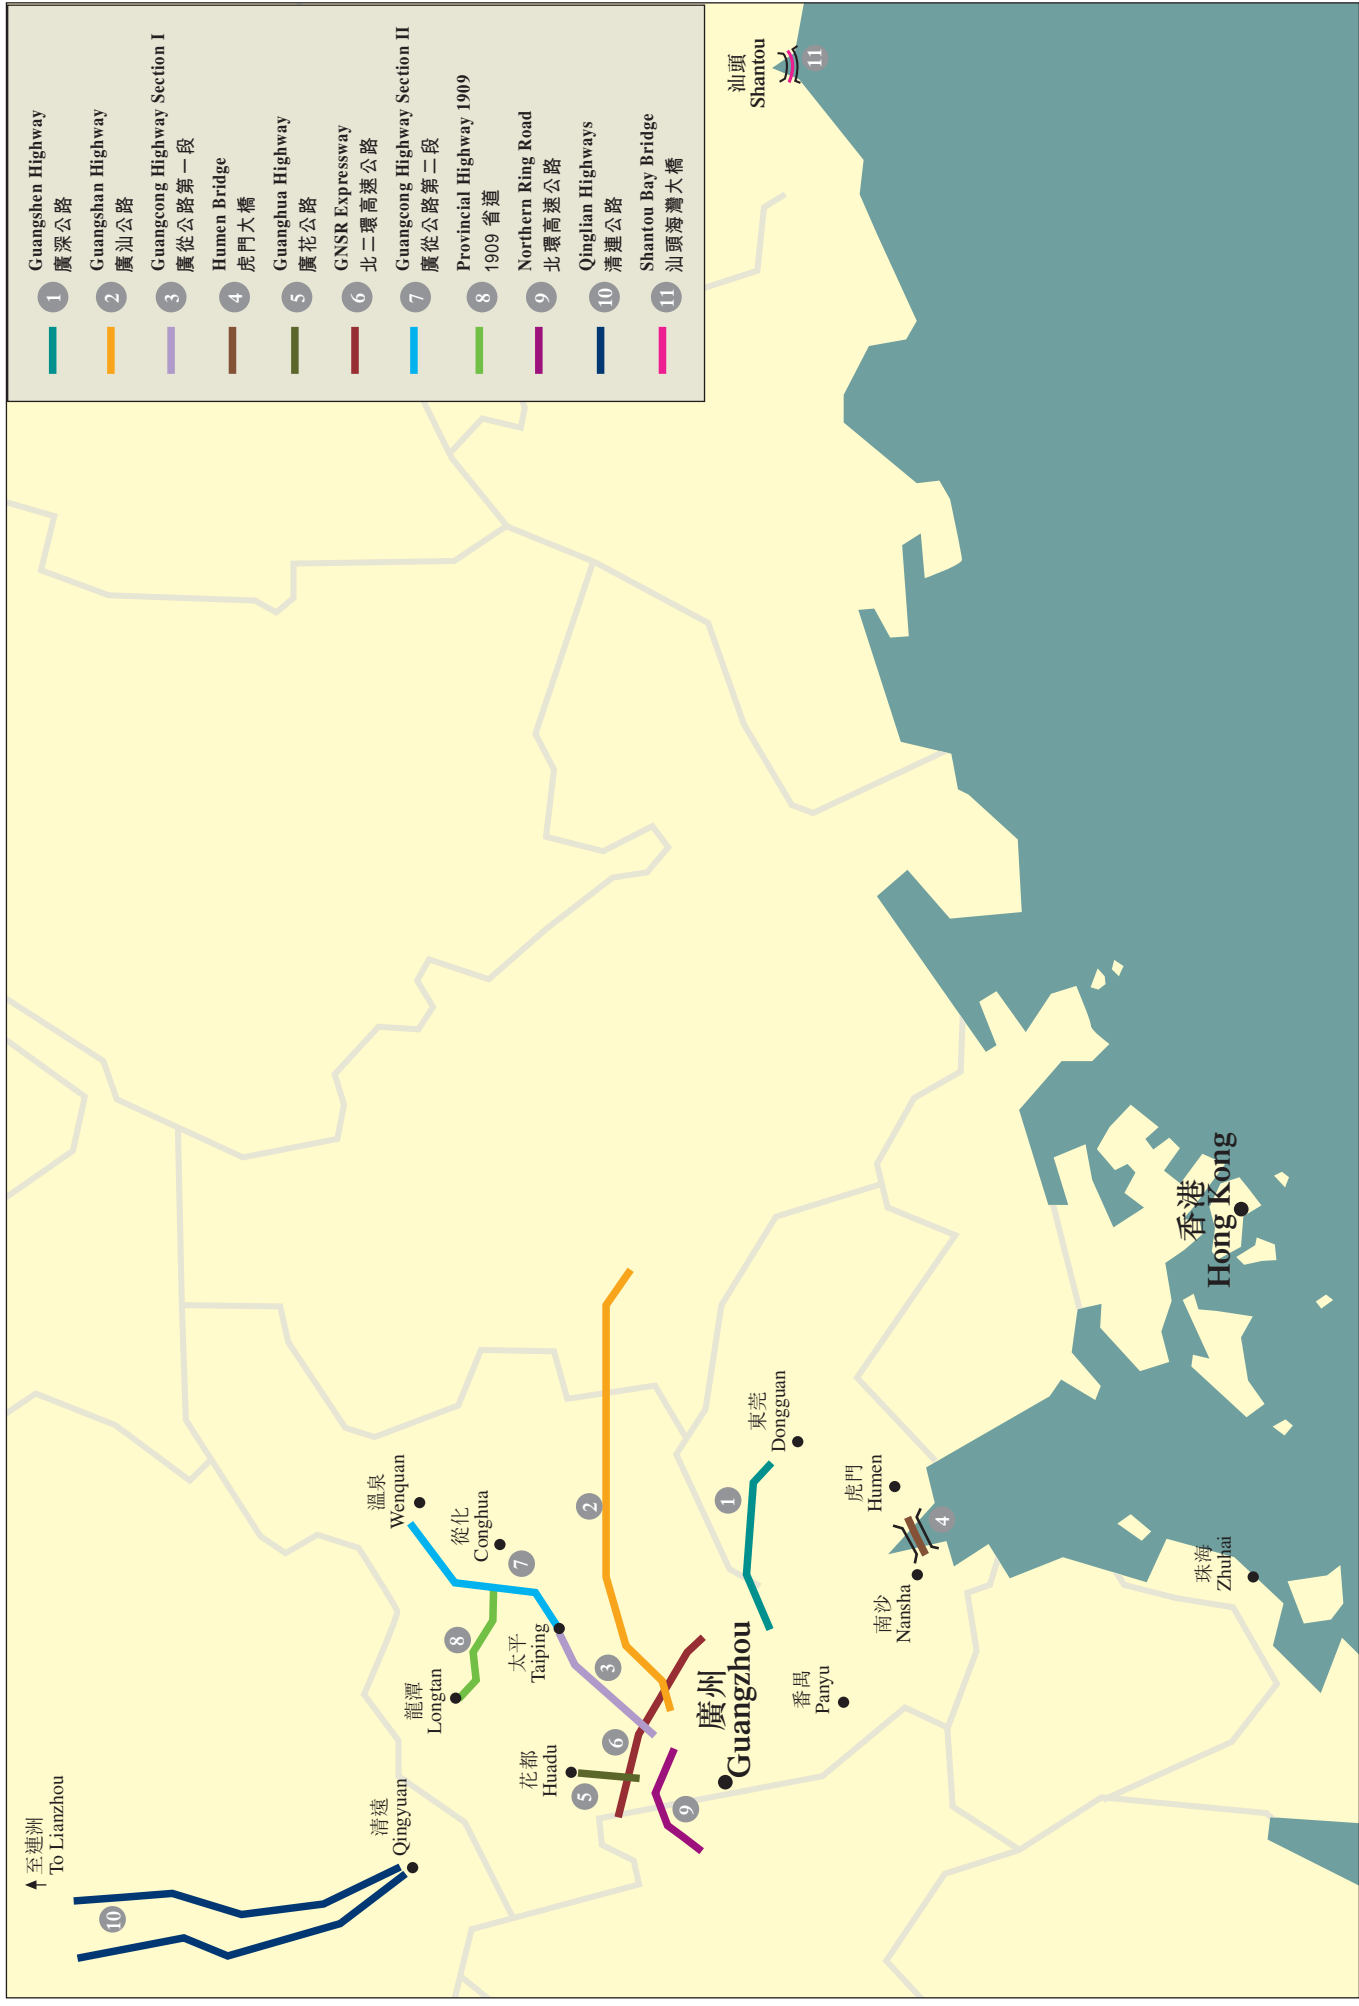

Location Map of Toll Road Projects inside Guangdong Province 廣東省內項目位置圖

Location Map of Toll Road Projects outside Guangdong Province

廣東省外項目位置圖