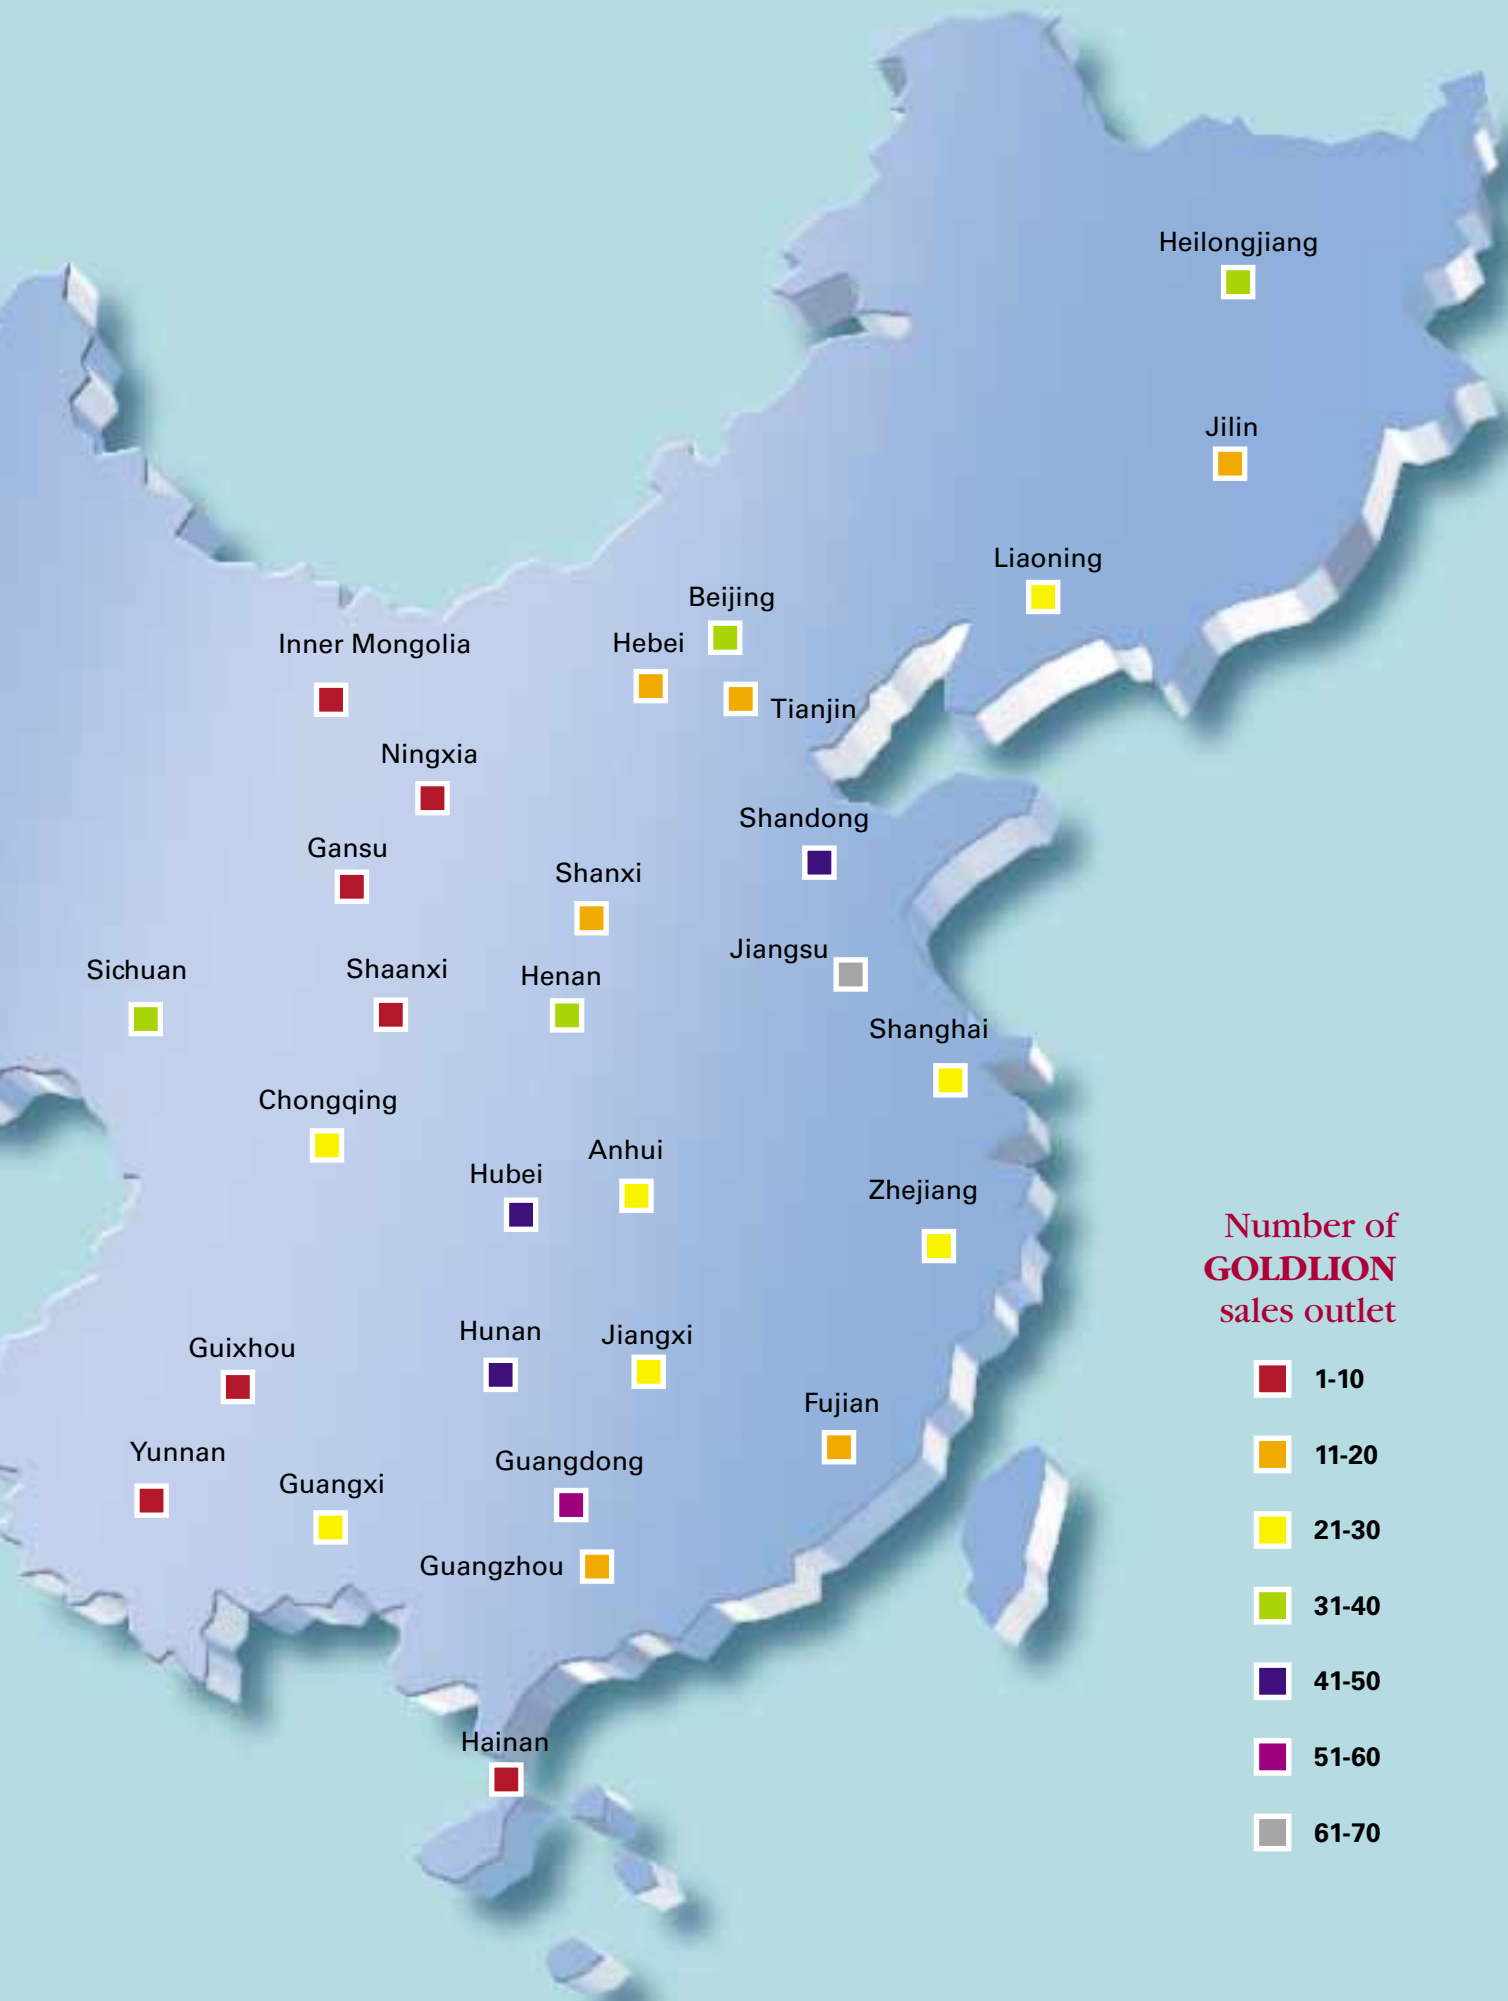

Xinjiang

Qinghai

Tibet

# Distribution Network in China Mainland

**Number of  
GOLDLION  
sales outlet**

- 1-10
- 11-20
- 21-30
- 31-40
- 41-50
- 51-60
- 61-70