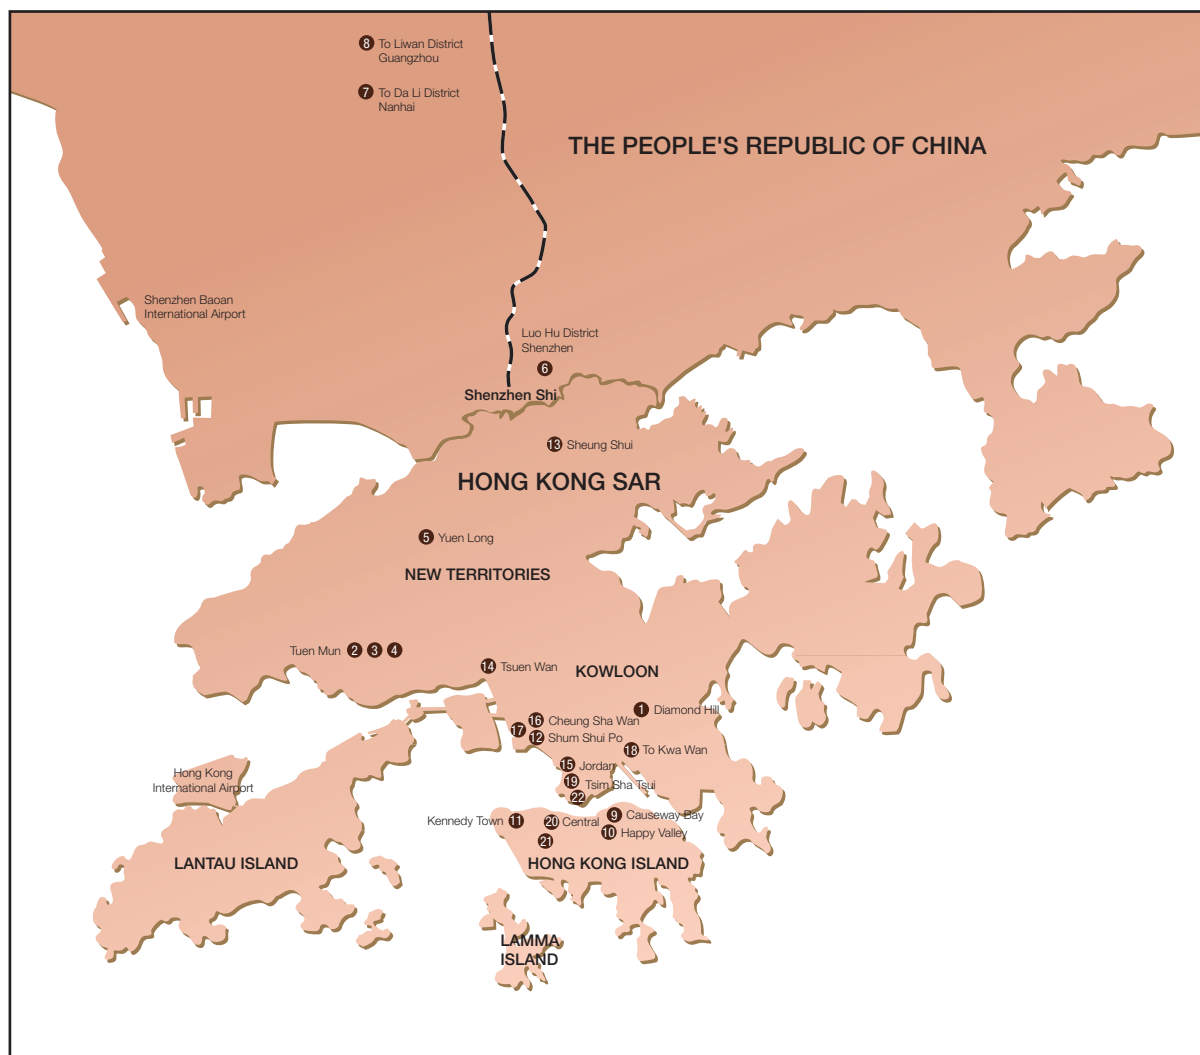

# LOCATION OF THE GROUP'S PROPERTIES IN HONG KONG AND THE MAINLAND CHINA

31st March, 2003

### Hong Kong

1. 97 Po Kong Village Road, Diamond Hill, Kowloon
2. TMTL 389 Hoi Wah Road, Area 16, Tuen Mun, New Territories
3. TMTL 390 Hoi Wah Road, Area 16, Tuen Mun, New Territories
4. TMTL 398 Hoi Wah Road, Area 16, Tuen Mun, New Territories
5. Lot 716 & Others in DD 111, Yuen Long, New Territories

### Mainland China

6. **City Square** (城市天地廣場)  
Jia Bin Lu, Luo Hu District, Shenzhen, Guangdong Province, PRC
7. Da Li District, Nanhai, Guangdong Province, PRC
8. Liwan District, Guangzhou, Guangdong Province, PRC