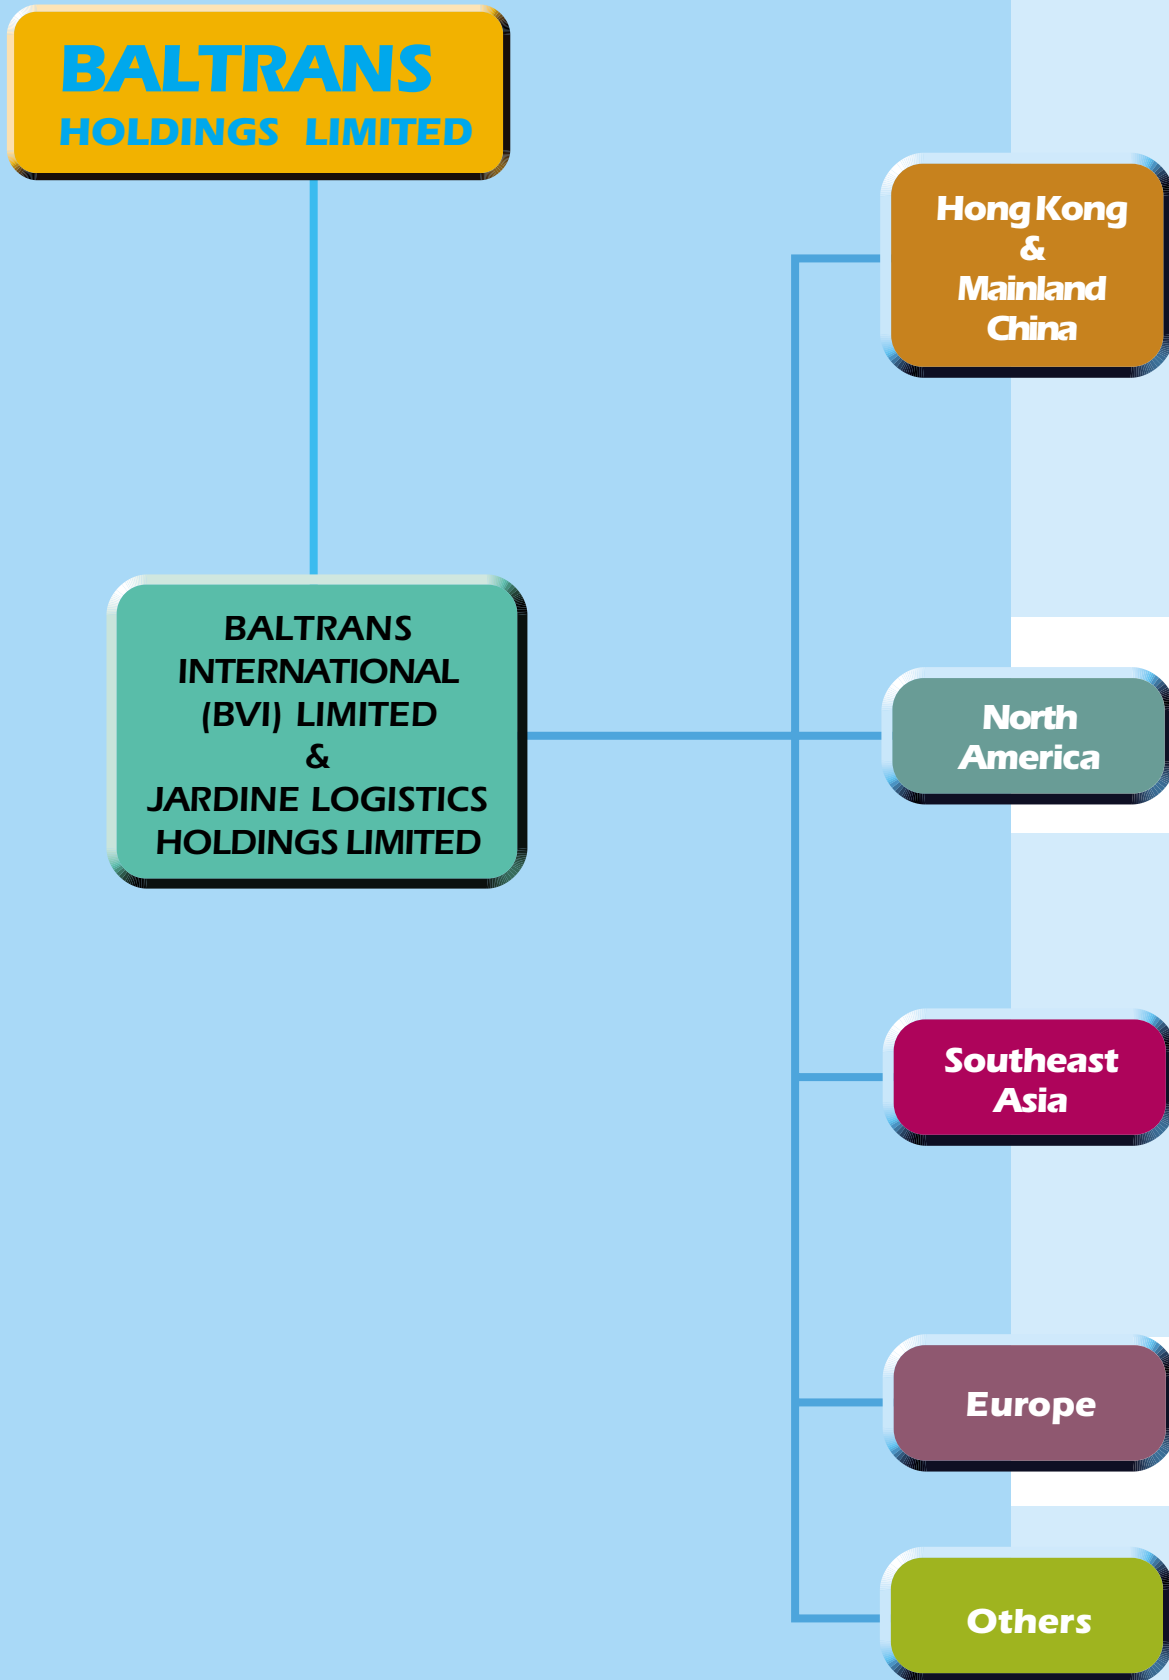

# GROUP'S ORGANISATION CHART

**Hong Kong**

BALtrans (China) Ltd  
 BALtrans Exhibition & Removal Ltd.  
 BALtrans International Moving Ltd.  
 BALtrans Logistics Ltd.  
 BALtrans Oriental Logistics Ltd.  
 Fond Express Logistics Ltd.  
 G & U Logistics (China) Ltd.  
 Jardine Logistics Services (HK) Ltd.  
 Jardine Logistics Services (HKG) Ltd.  
 Jardine Transport Services (China) Ltd.  
 Korchina Logistics (HK) Ltd.  
 Korchina Freight (Mainland) Ltd.  
 Megatrans Logistics Ltd.  
 Muragawa Logistics Ltd.

Prime Logistics Int'l (HK) Ltd.  
 Supreme Airfreight Company Ltd.  
 Supreme Airfrt Investment Co. Ltd.  
 Supreme Freight Consolidators (Ocean) Ltd.  
 Supreme Logistics Ltd.  
 United Distribution Services (Far East) Ltd.  
 Win Profit Corporation Ltd.  
 World Connect Ltd.  
 Zimbery Ltd.

**Canada**

BAL CAN Forwarding Inc.  
 BALtrans Logistics (Canada) Ltd.

**USA**

BALtrans California Inc.

BALtrans Global Logistics Ltd.  
 BALtrans Logistics Inc.  
 BALtrans Ocean Inc.  
 Fond Express International (SFO) Inc.

**Taiwan**

Jardine Logistics Services (Taiwan) Ltd.

**Thailand**

BALtrans Logistics (Thailand) Co., Ltd.  
 Korchina Freight (Thailand) Ltd.  
 Jardine Logistics Services (Thailand) Ltd.

**Vietnam**

Jardine Logistics Services (HKG) Ltd.  
 Vietnam Representative Office