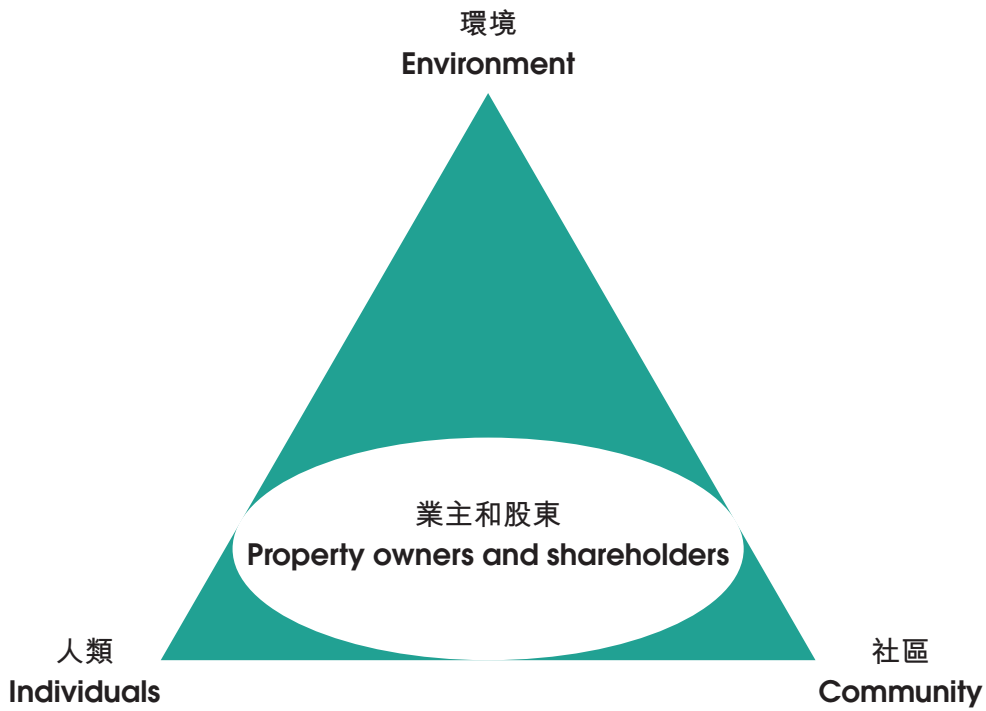

BASIC IDEA 基本理念

Hopson Development's philosophy is "property owners and shareholders as core", and making contributions for them is always our mission. Providing satisfaction guarantee to property owners to meet their needs is always our top priority; "because we are Hopson Development, we can". We strive to provide an excellent living environment for property owners, and yielding the best investment returns for our shareholders.

合生創展的理念是「以業主和股東為中心」，為業主和股東做貢獻是我們永遠的使命。我們將業主的需求放在首位，為業主提供「因為是合生創展，所以做得到」的信心保證。我們竭誠為業主創造優越的生活環境，為股東提供最佳的投資回報。

BASIC IDEA 基本理念

ENVIRONMENTMENT

Hopson Development is committed to environmental protection. Taking measures like recycling of resources and reduction of discharges, we have been able to build, together with property owners, a clean, green, environment-friendly and harmonious living complex.