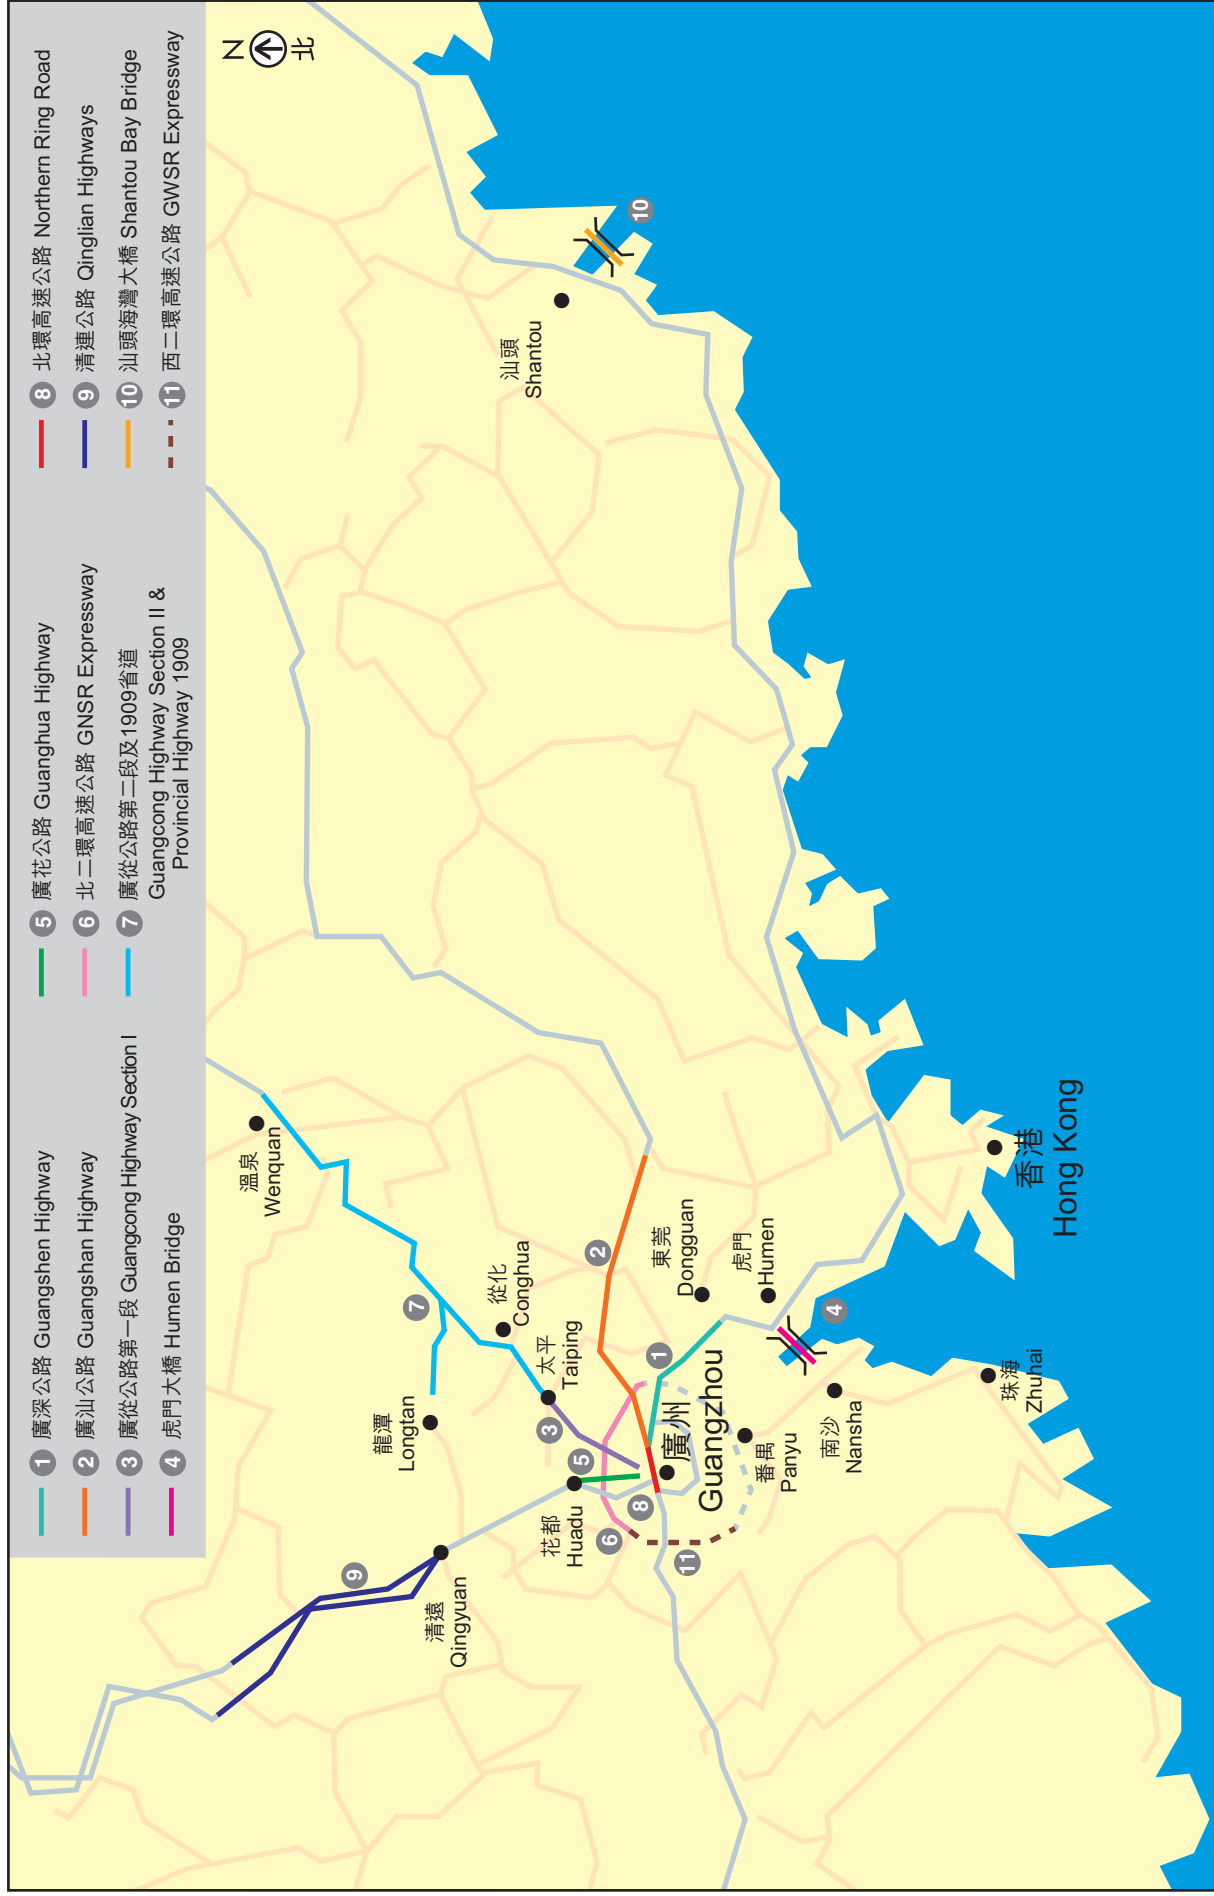

Location Map of Toll Road Projects inside Guangdong Province

廣東省內項目位置圖

Location Map of Toll Road Projects outside Guangdong Province
廣東省外項目位置圖