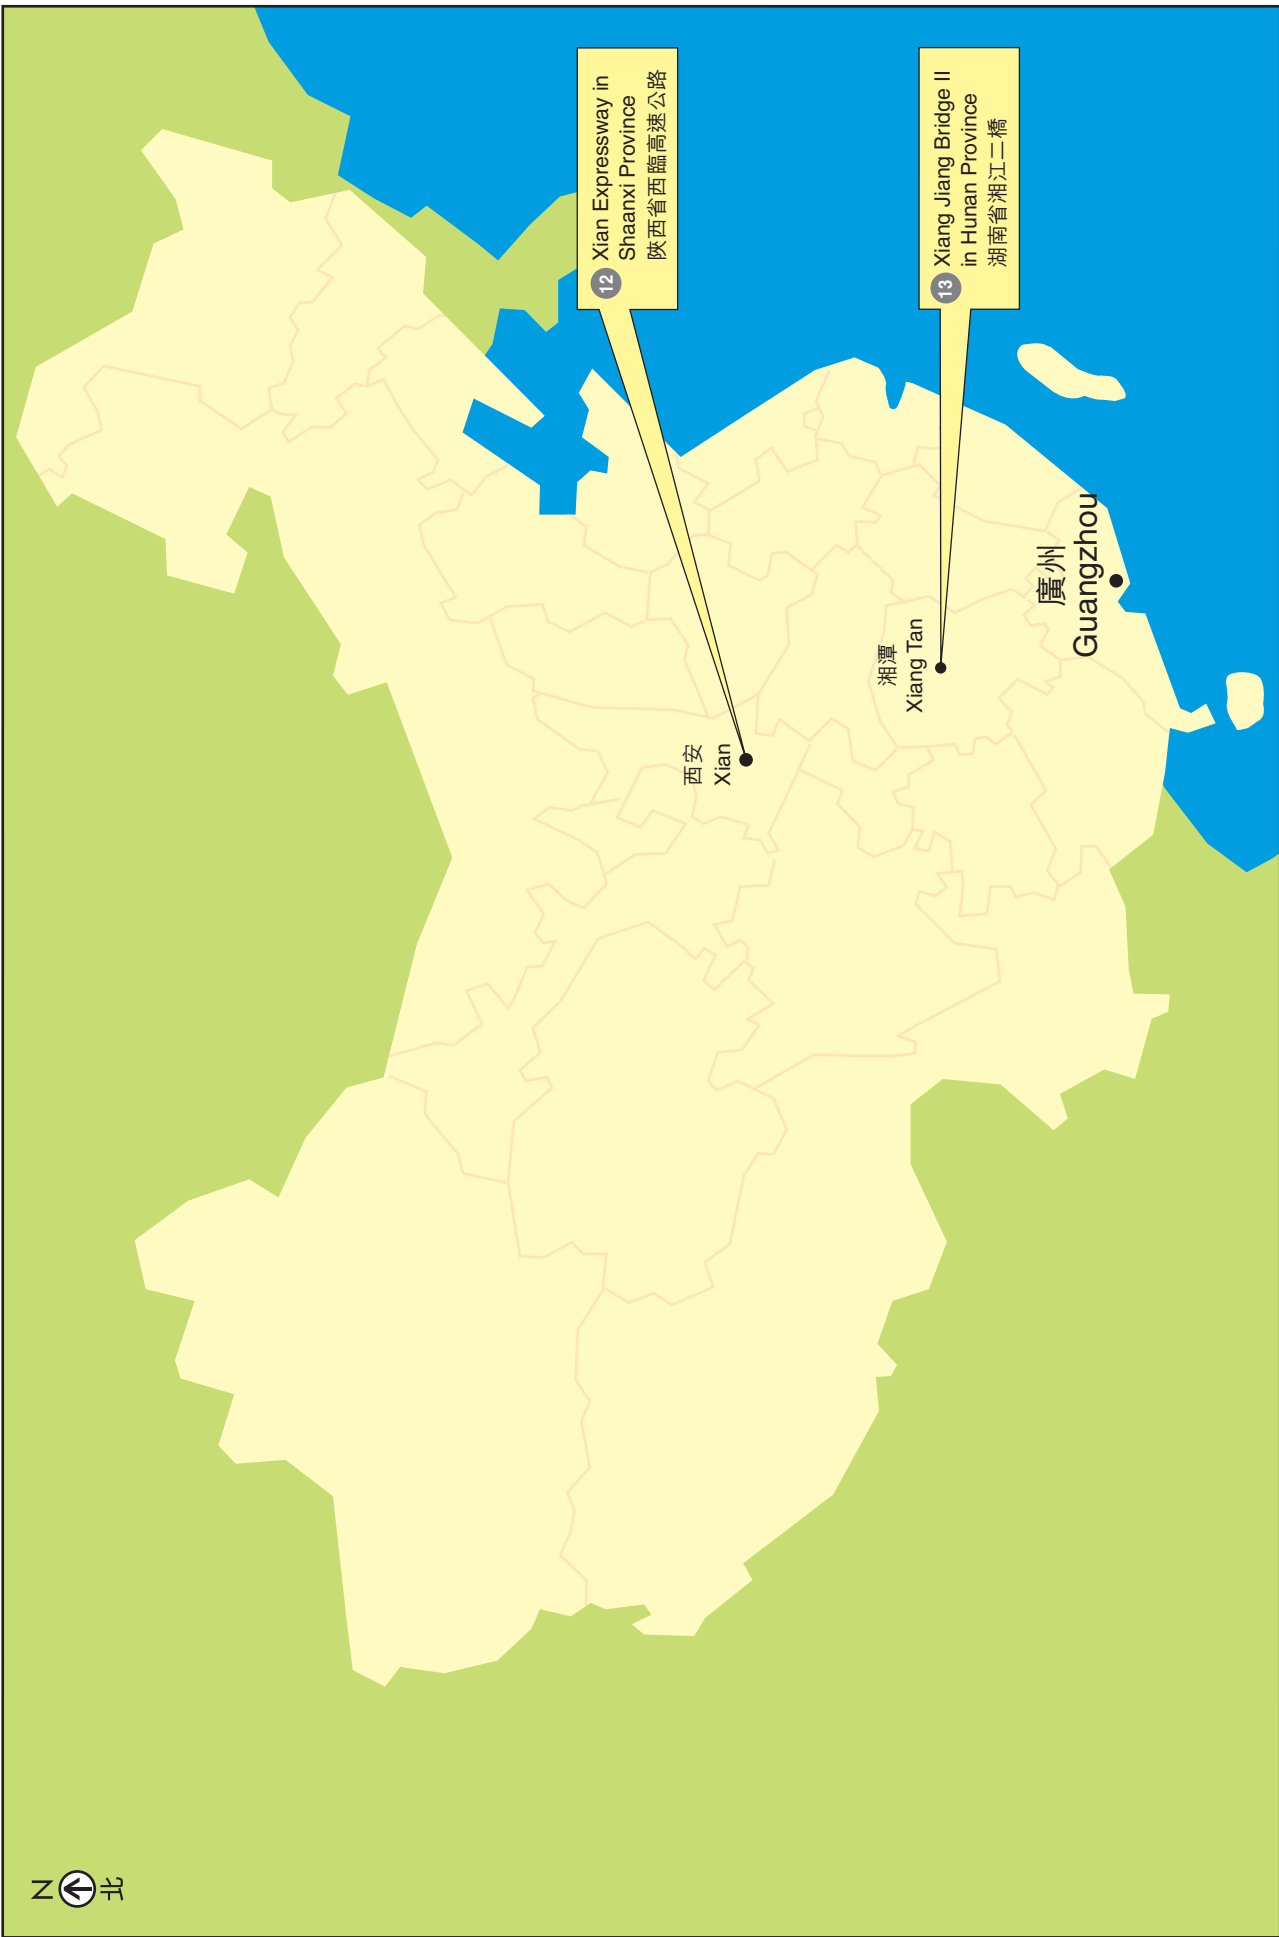

Location Map of Toll Road Projects inside Guangdong Province

廣東省內項目位置圖

Location Map of Toll Road Projects outside Guangdong Province
廣東省外項目位置圖