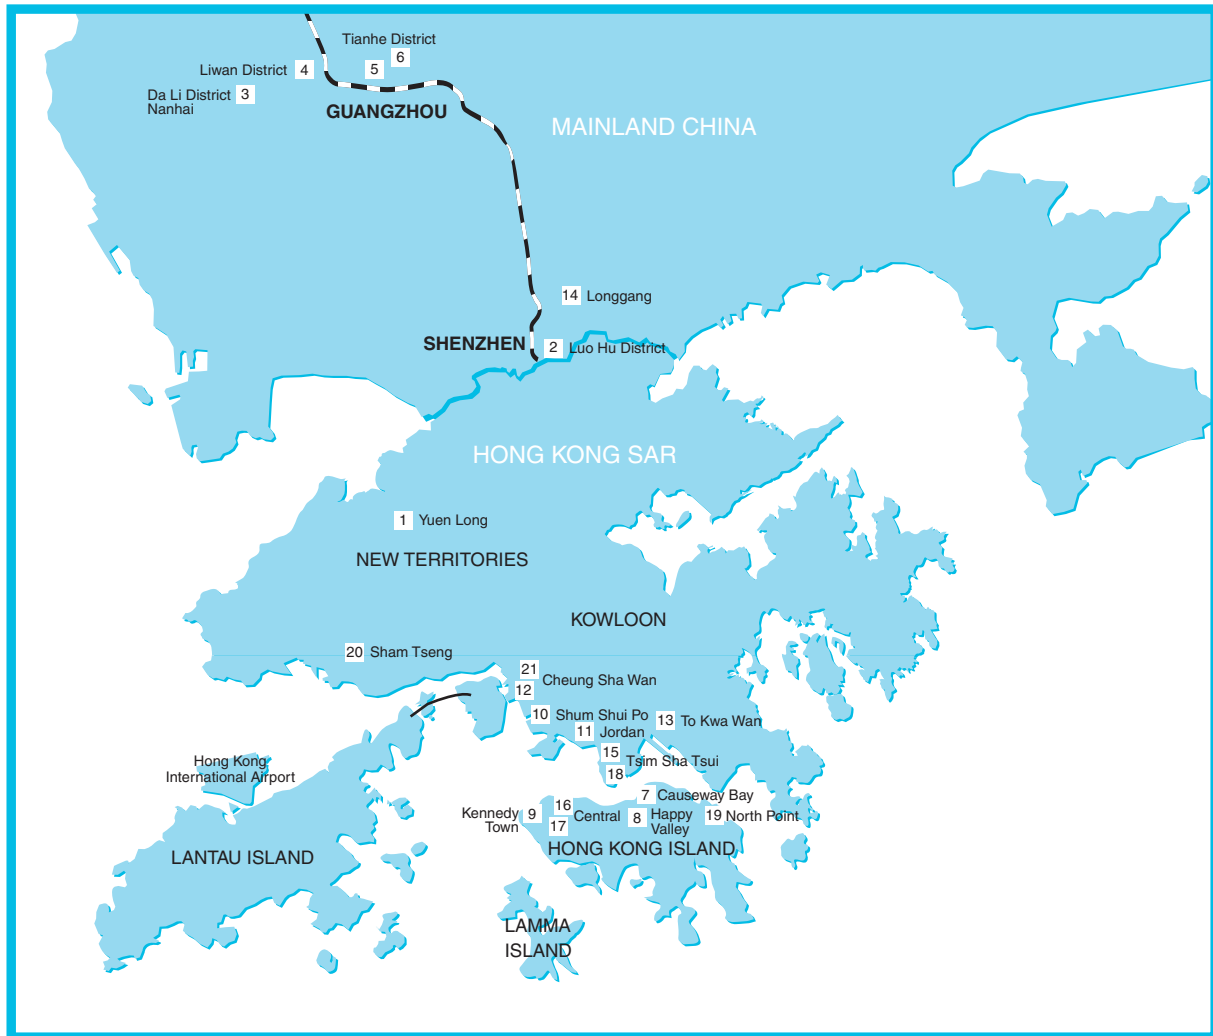

Location of the Group's Properties in Hong Kong and the Mainland China

31st March, 2005

A. Properties under development

Hong Kong

1. Lot 716 & Others in DD 111, Yuen Long, New Territories

Mainland China

2. **City Square** (城市天地廣場)
Jia Bin Lu, Luo Hu District, Shenzhen, Guangdong Province
3. Da Li District, Nanhai, Guangdong Province
4. Liwan District, Guangzhou, Guangdong Province
5. Dongguanzhuan, Dongguanzhuan Road, Tianhe District, Guangzhou, Guangdong Province
6. Lon Don Cian, Guangshan Road Western, Tianhe District, Guangzhou, Guangdong Province

D. Carparks held for investment

19. **Provident Centre** (和富中心)
21-53 Wharf Road, North Point, Hong Kong
20. **Lido Garden** (麗都花園)
41-63 Castle Peak Road, Sham Tseng, Tsuen Wan, New Territories
21. **Shining Court** (順寧居)
439 Shun Ning Road, Cheung Sha Wan, Kowloon