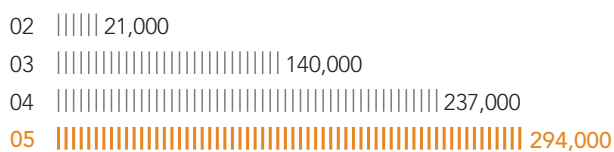

TURNOVER
HK\$000

NUMBER OF REGISTERED BROADBAND
SUBSCRIBERS

NUMBER OF REGISTERED FIXED LINES

NUMBER OF REGISTERED IP-TV
SUBSCRIBERS

NUMBER OF REGISTERED INTERNATIONAL
TELECOMMUNICATIONS SUBSCRIBERS

INTERNATIONAL TELECOMMUNICATIONS TRAFFIC VOLUME