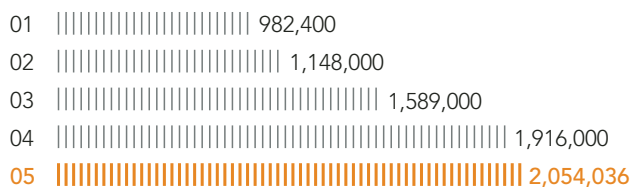

TURNOVER
HK\$000

NUMBER OF REGISTERED BROADBAND
SUBSCRIBERS

NUMBER OF REGISTERED FIXED LINES

NUMBER OF REGISTERED IP-TV
SUBSCRIBERS

NUMBER OF REGISTERED INTERNATIONAL
TELECOMMUNICATIONS SUBSCRIBERS

INTERNATIONAL TELECOMMUNICATIONS TRAFFIC VOLUME

Million Minutes

TURNOVER BY PRINCIPAL ACTIVITIES

TURNOVER BY GEOGRAPHICAL LOCATIONS