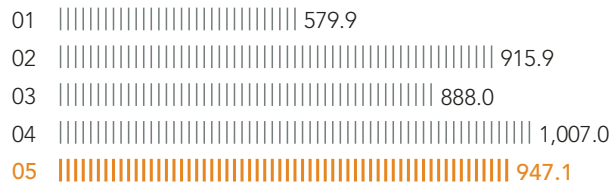

TURNOVER
HK\$000

NUMBER OF REGISTERED BROADBAND
SUBSCRIBERS

NUMBER OF REGISTERED FIXED LINES

NUMBER OF REGISTERED IP-TV
SUBSCRIBERS

NUMBER OF REGISTERED INTERNATIONAL
TELECOMMUNICATIONS SUBSCRIBERS

INTERNATIONAL TELECOMMUNICATIONS TRAFFIC VOLUME

Million Minutes

TURNOVER BY PRINCIPAL ACTIVITIES

TURNOVER BY GEOGRAPHICAL LOCATIONS