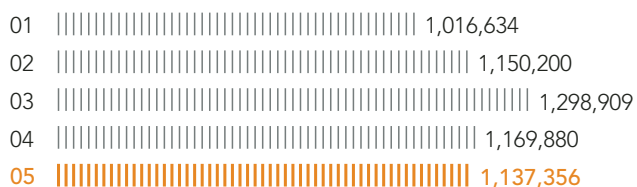

TURNOVER
HK\$000

NUMBER OF REGISTERED BROADBAND
SUBSCRIBERS

NUMBER OF REGISTERED FIXED LINES

NUMBER OF REGISTERED IP-TV
SUBSCRIBERS

NUMBER OF REGISTERED INTERNATIONAL
TELECOMMUNICATIONS SUBSCRIBERS

INTERNATIONAL TELECOMMUNICATIONS TRAFFIC VOLUME

Million Minutes

TURNOVER BY PRINCIPAL ACTIVITIES

TURNOVER BY GEOGRAPHICAL LOCATIONS