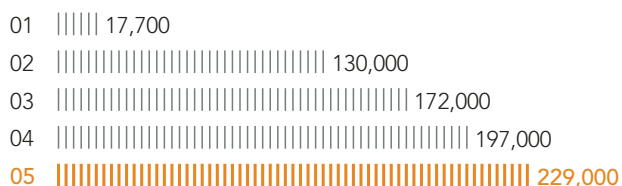

TURNOVER
HK\$000

NUMBER OF REGISTERED BROADBAND
SUBSCRIBERS

NUMBER OF REGISTERED FIXED LINES

NUMBER OF REGISTERED IP-TV
SUBSCRIBERS

NUMBER OF REGISTERED INTERNATIONAL
TELECOMMUNICATIONS SUBSCRIBERS

INTERNATIONAL TELECOMMUNICATIONS TRAFFIC VOLUME

Million Minutes

TURNOVER BY PRINCIPAL ACTIVITIES

TURNOVER BY GEOGRAPHICAL LOCATIONS