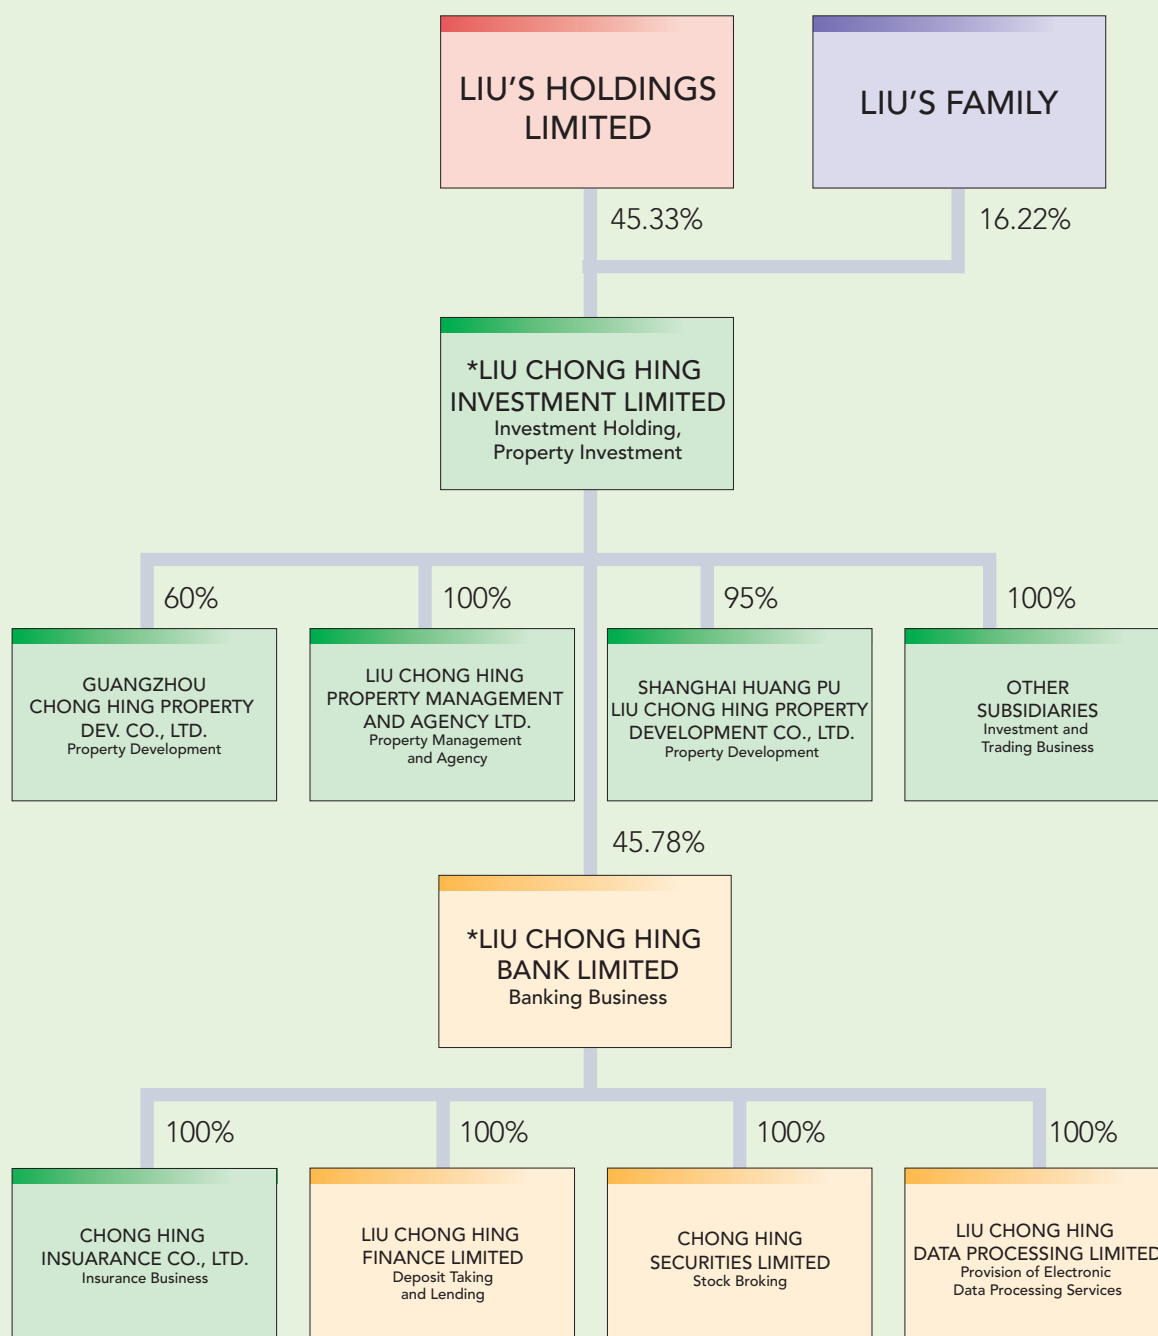

LIU CHONG HING GROUP SIMPLIFIED CORPORATE STRUCTURE CHART

* The securities of which are listed on The stock Exchange of Hong Kong Limited