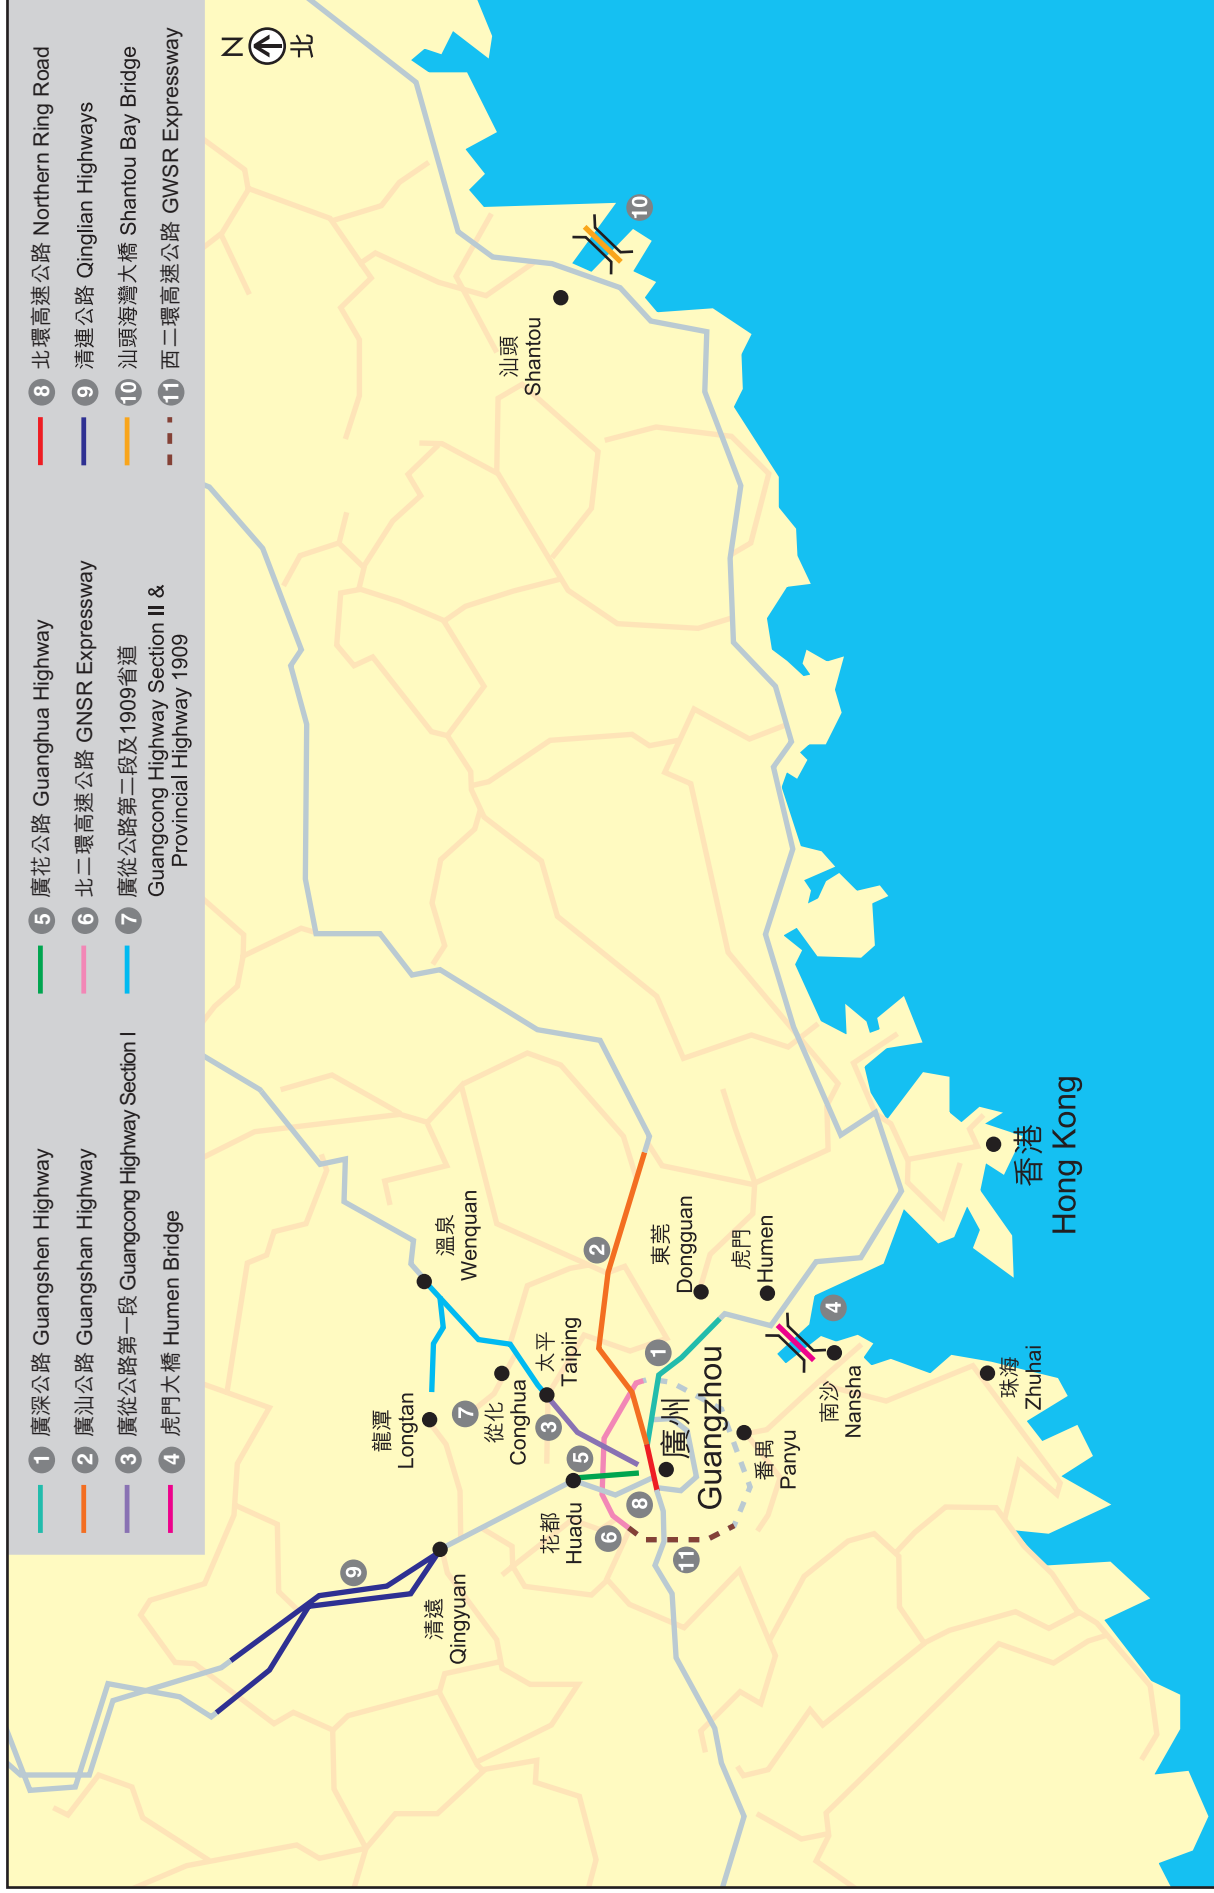

Location Map of Toll Road Projects inside Guangdong Province

廣東省內項目位置圖

Location Map of Toll Road Projects outside Guangdong Province
廣東省外項目位置圖