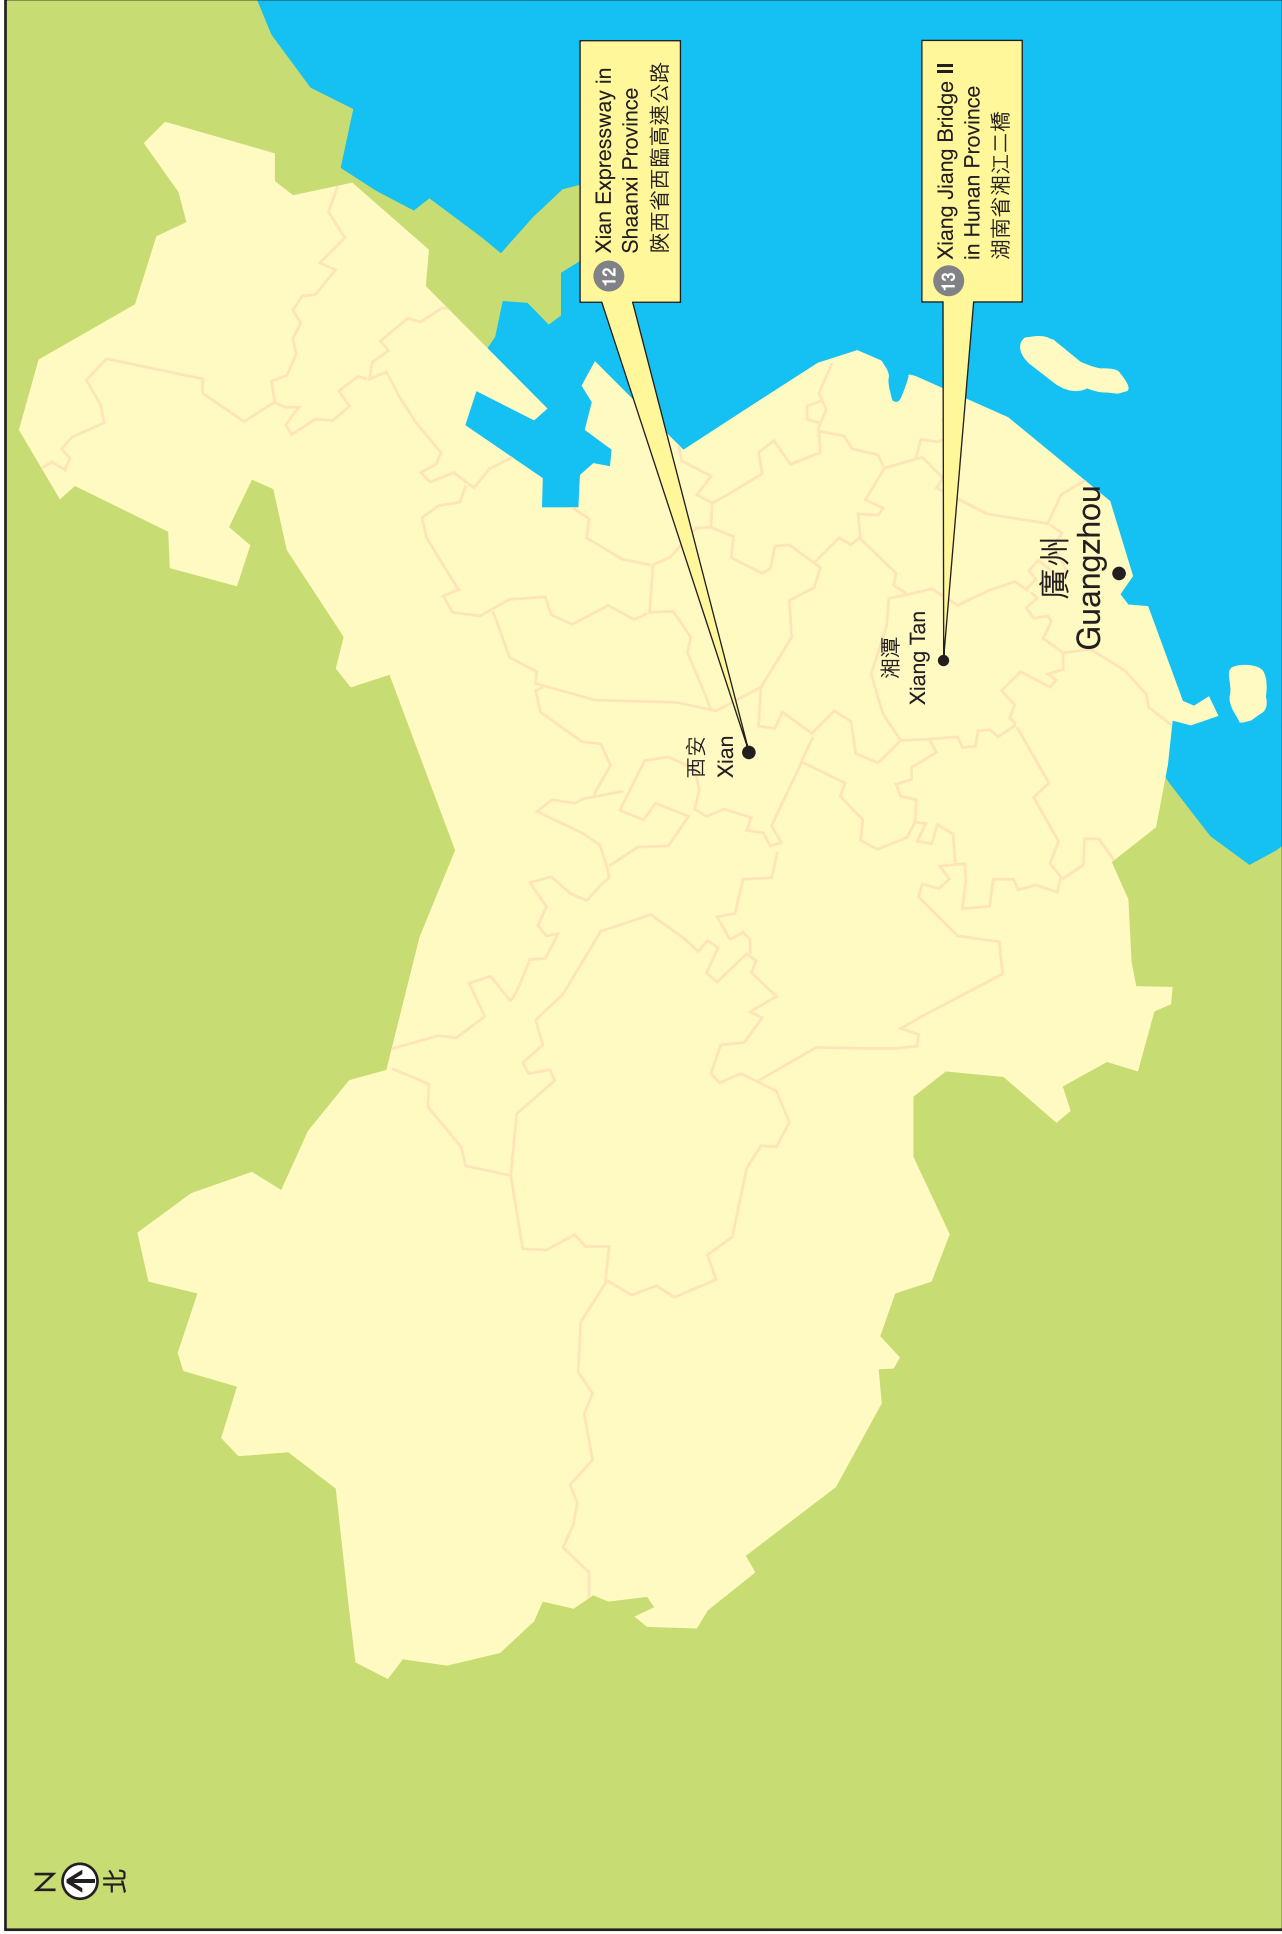

Location Map of Toll Road Projects inside Guangdong Province

廣東省內項目位置圖

Location Map of Toll Road Projects outside Guangdong Province
廣東省外項目位置圖