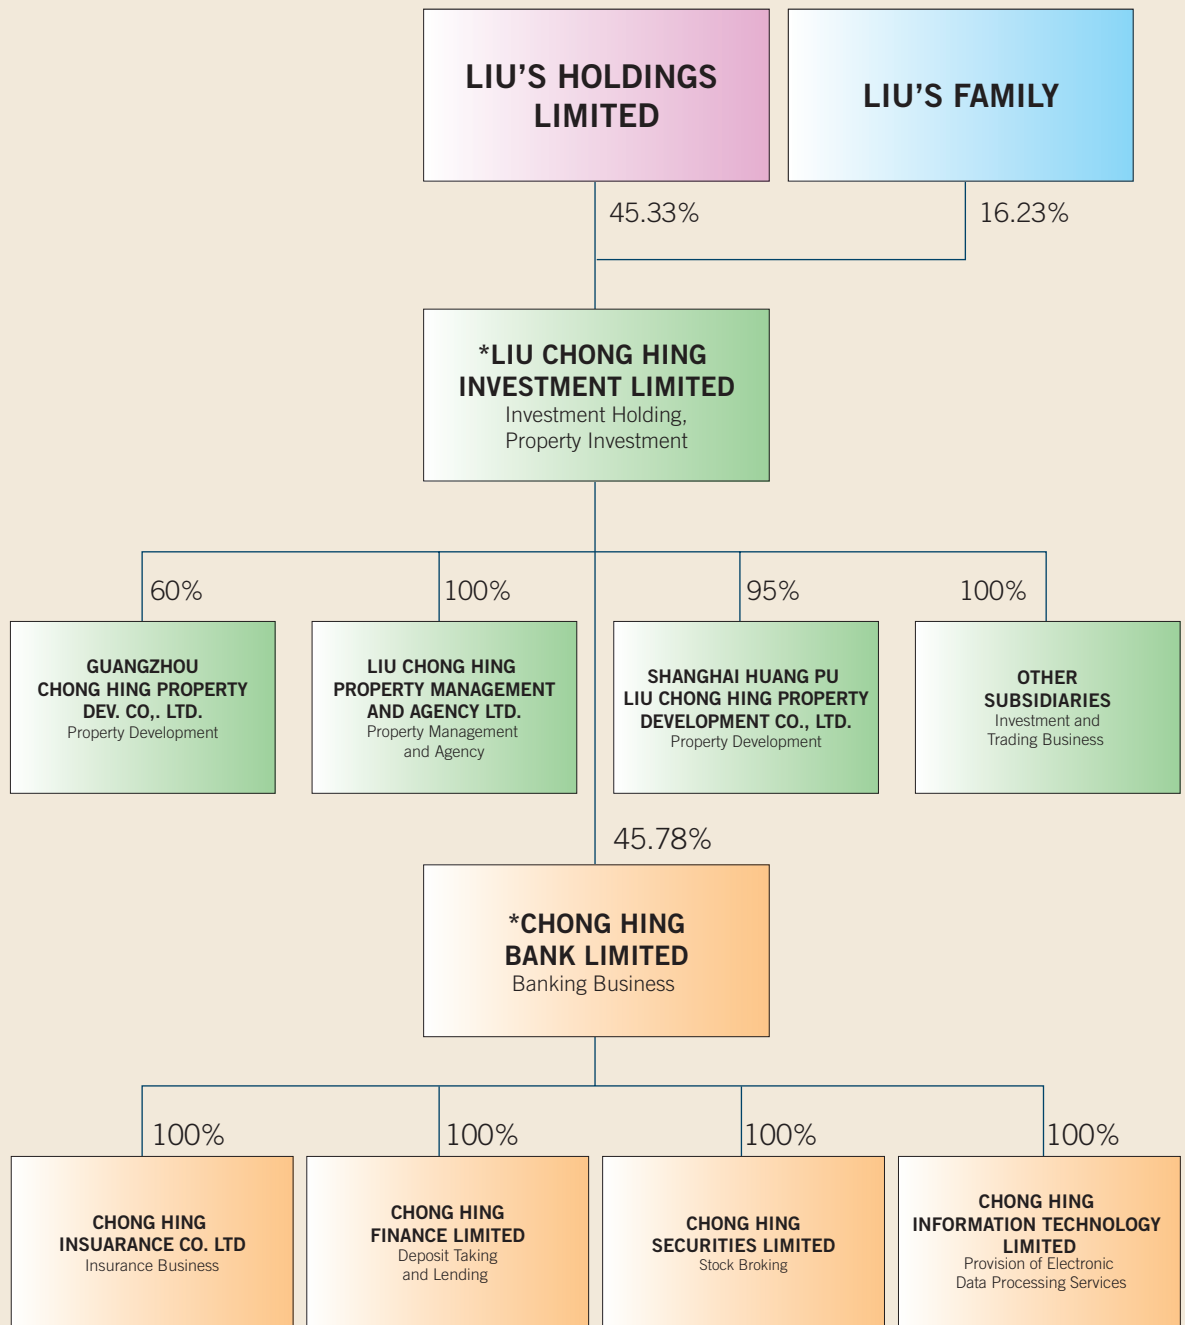

Liu Chong Hing Group Simplified Corporate Structure Chart

*The securities of which are listed on The Stock Exchange of Hong Kong Limited