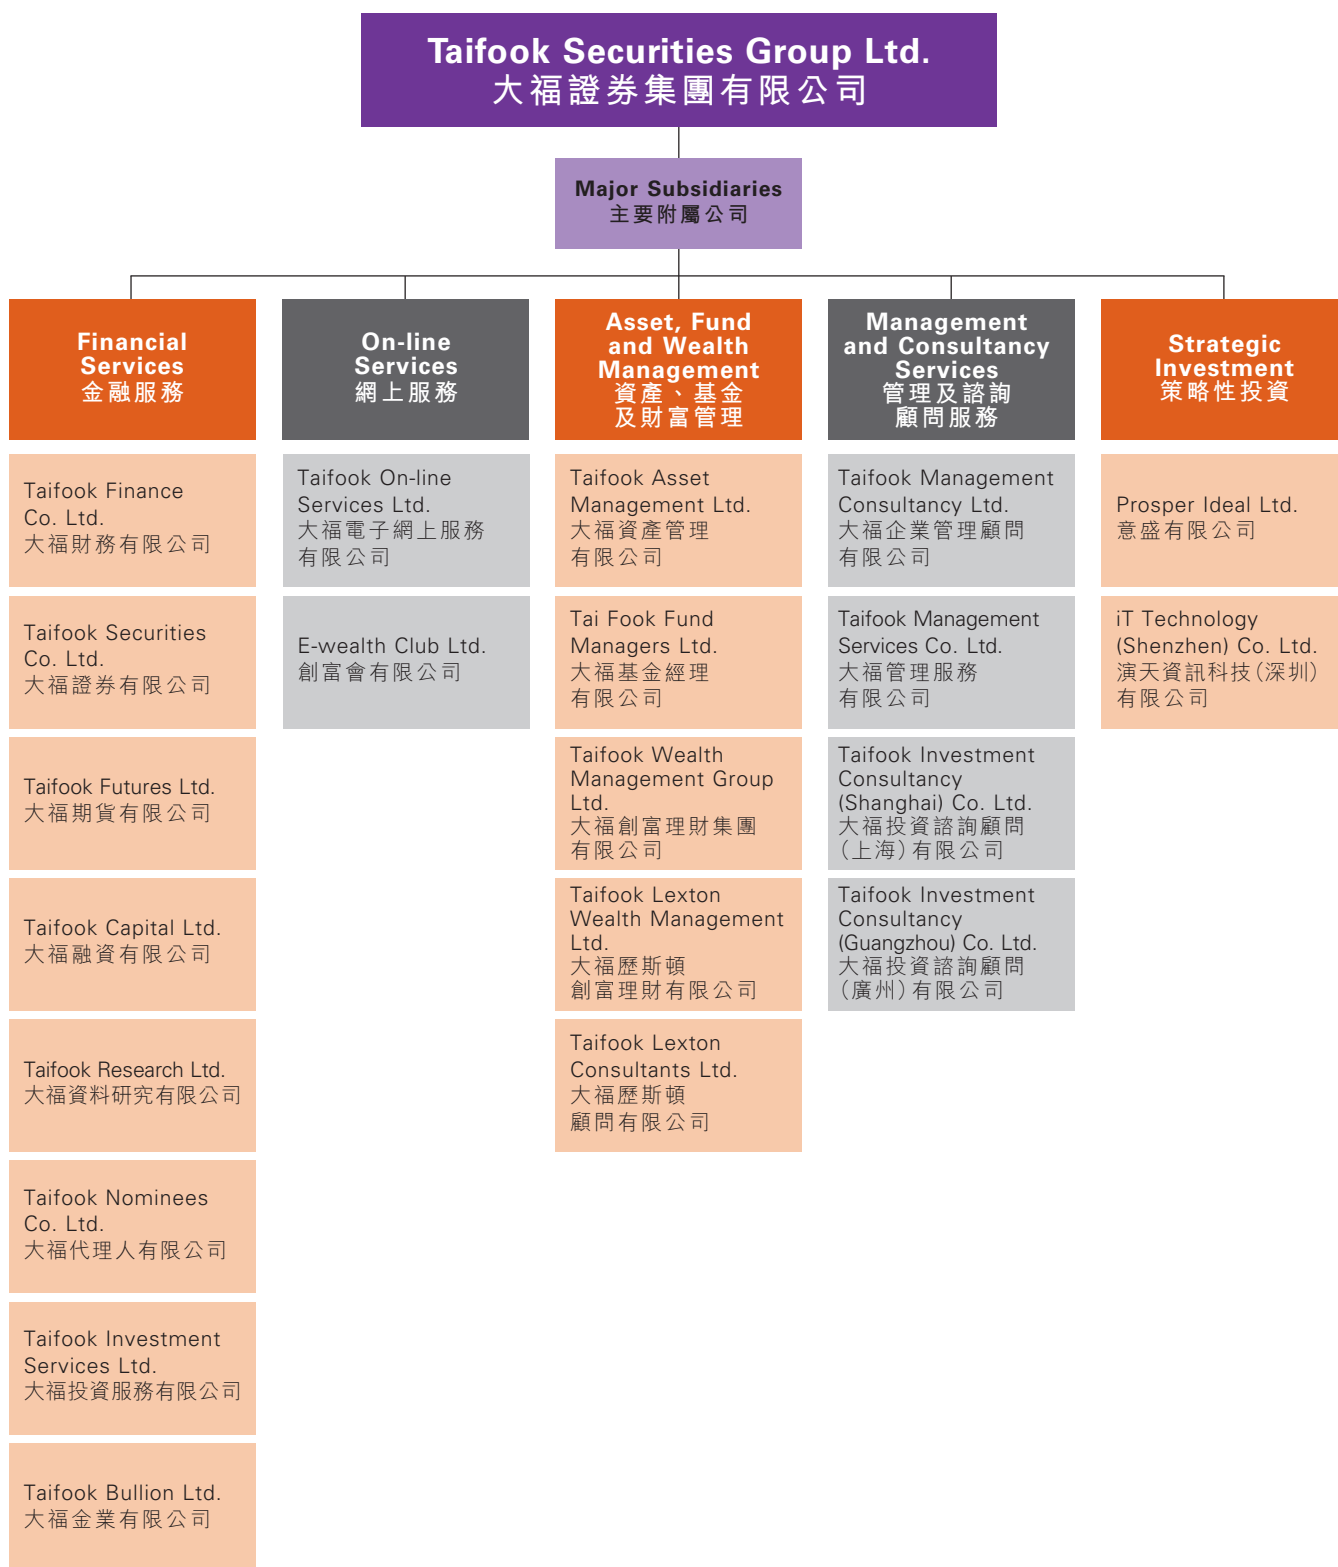

## Corporate Structure

### 集團架構

Note: This chart is a simplified corporate structure chart, some intermediate companies are not shown.

附註：本圖為一簡化集團架構圖，並無顯示一些中層控股公司。