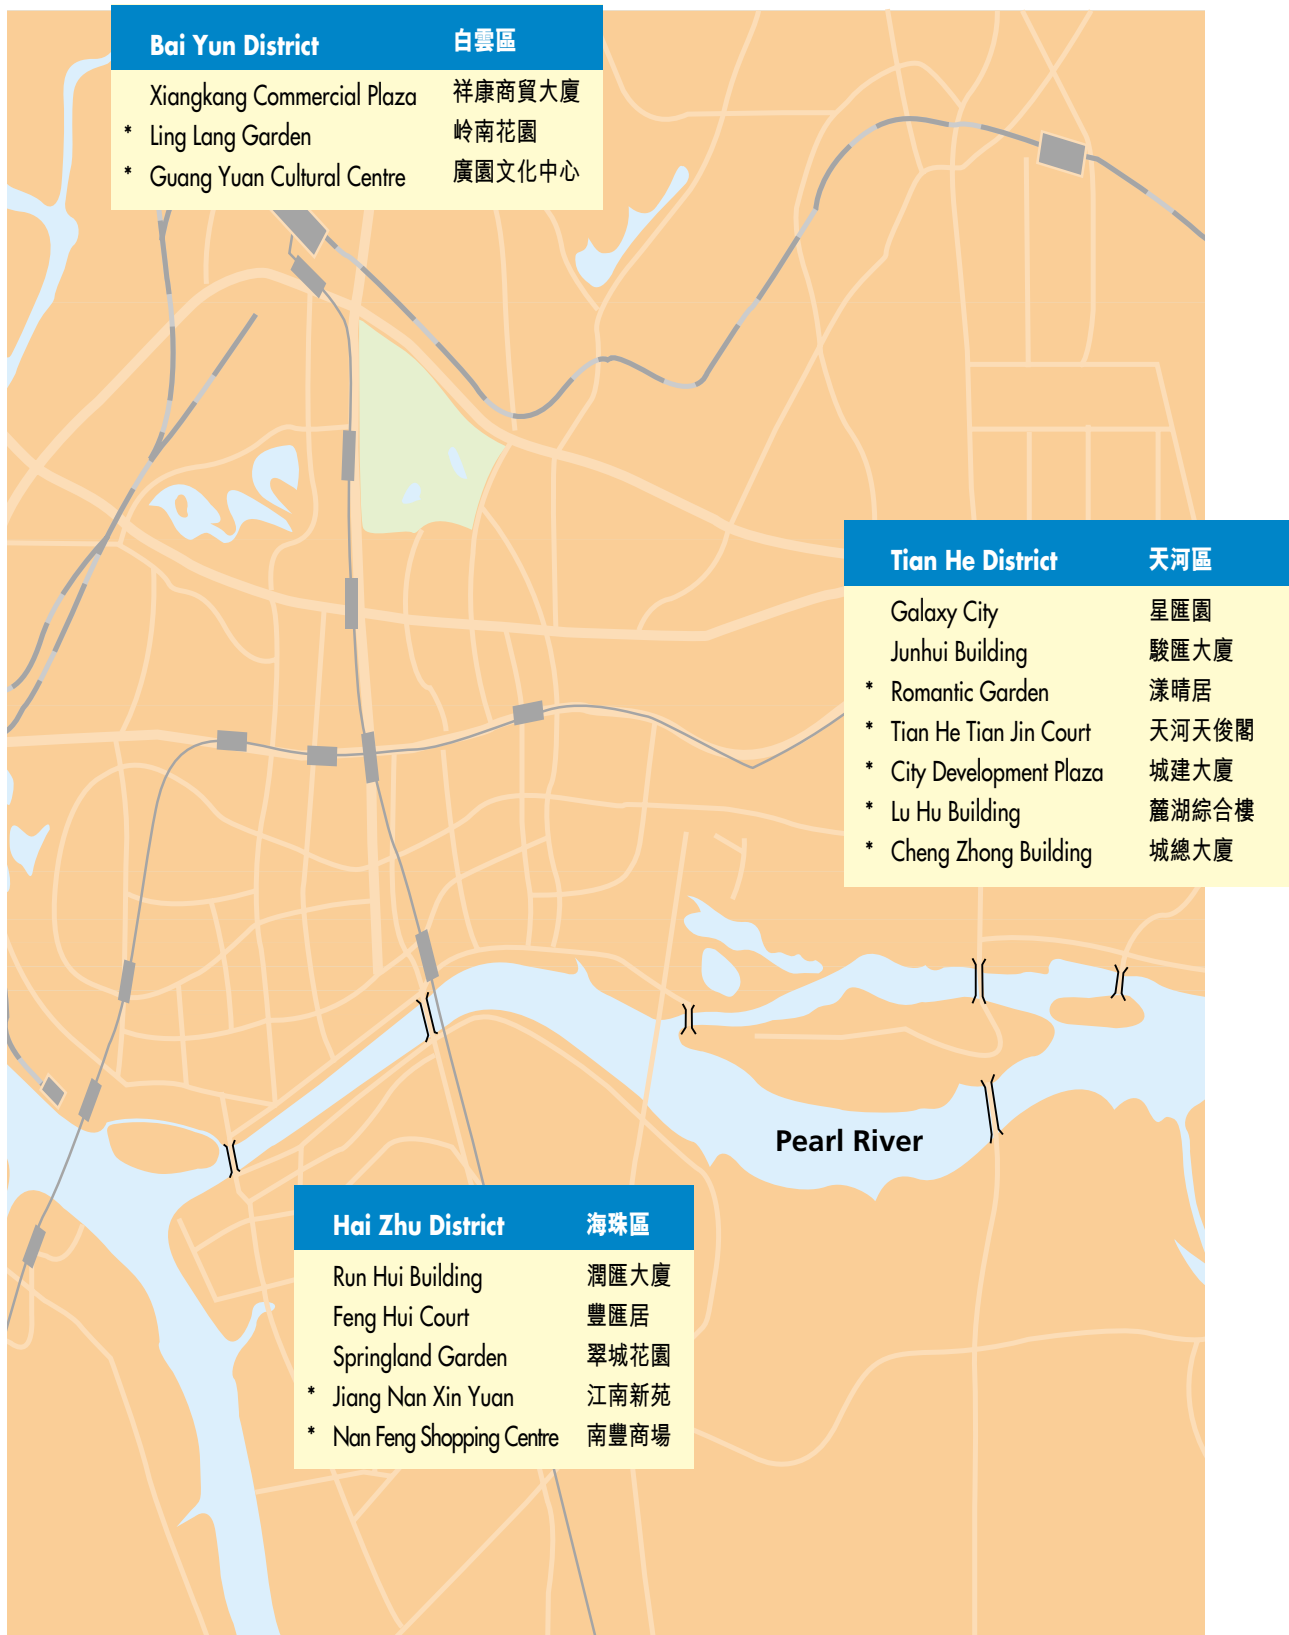

Location Map of Major Property Projects in Guangzhou Urban Area

廣州市區主要房地產項目位置分佈圖

* Guangzhou Construction Projects to be acquired by the Group

* 本集團擬收購的廣州城建項目